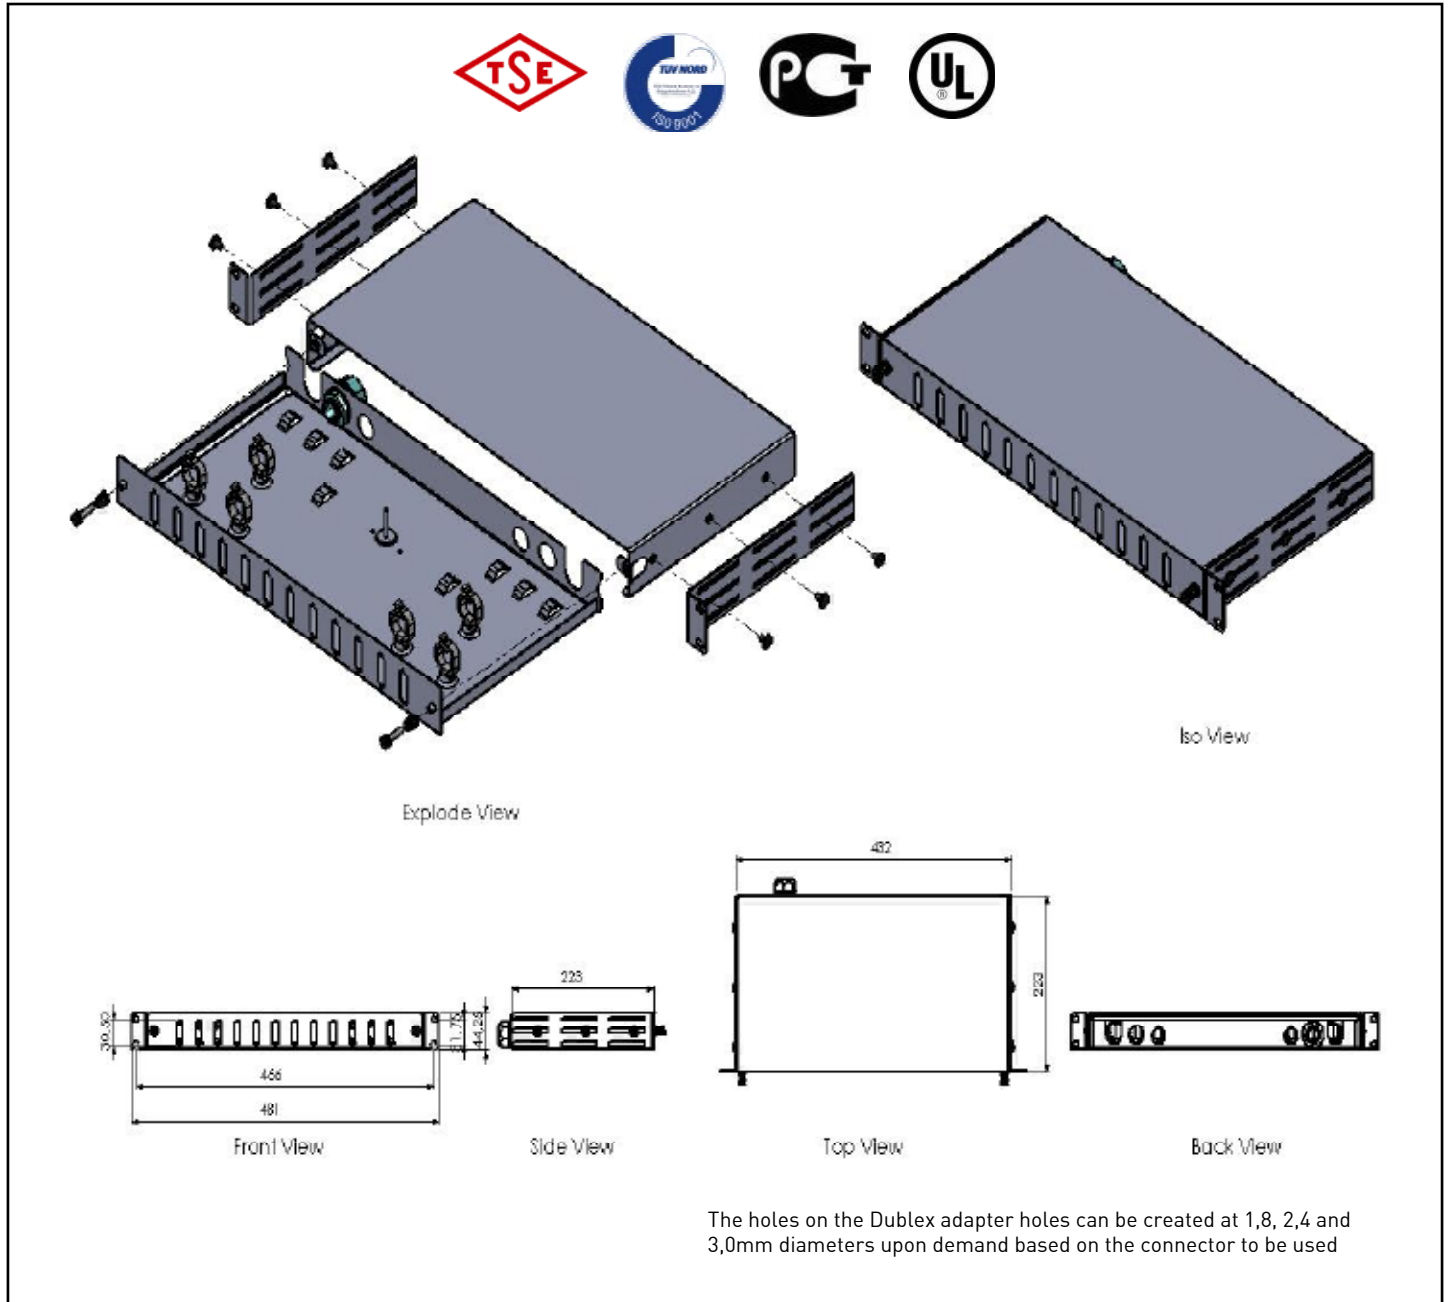

12 Port SC Dublex 19" Rack Mount Fiber Optic

TECHNICAL DRAWINGS

12 Port SC Dublex 19" Rack Mount Fiber Optic	
Order No	Product Definition
M66PP12SCD	12 port SC Dublex fiber optic patch box

Shipping Data				
Order No	Quantity	Shipping Dimension (palette) WxHxD	Net Weight (kg)	Gross Weight (kg)
M66PP12SCD	8	545x425x400	23,520	25,000