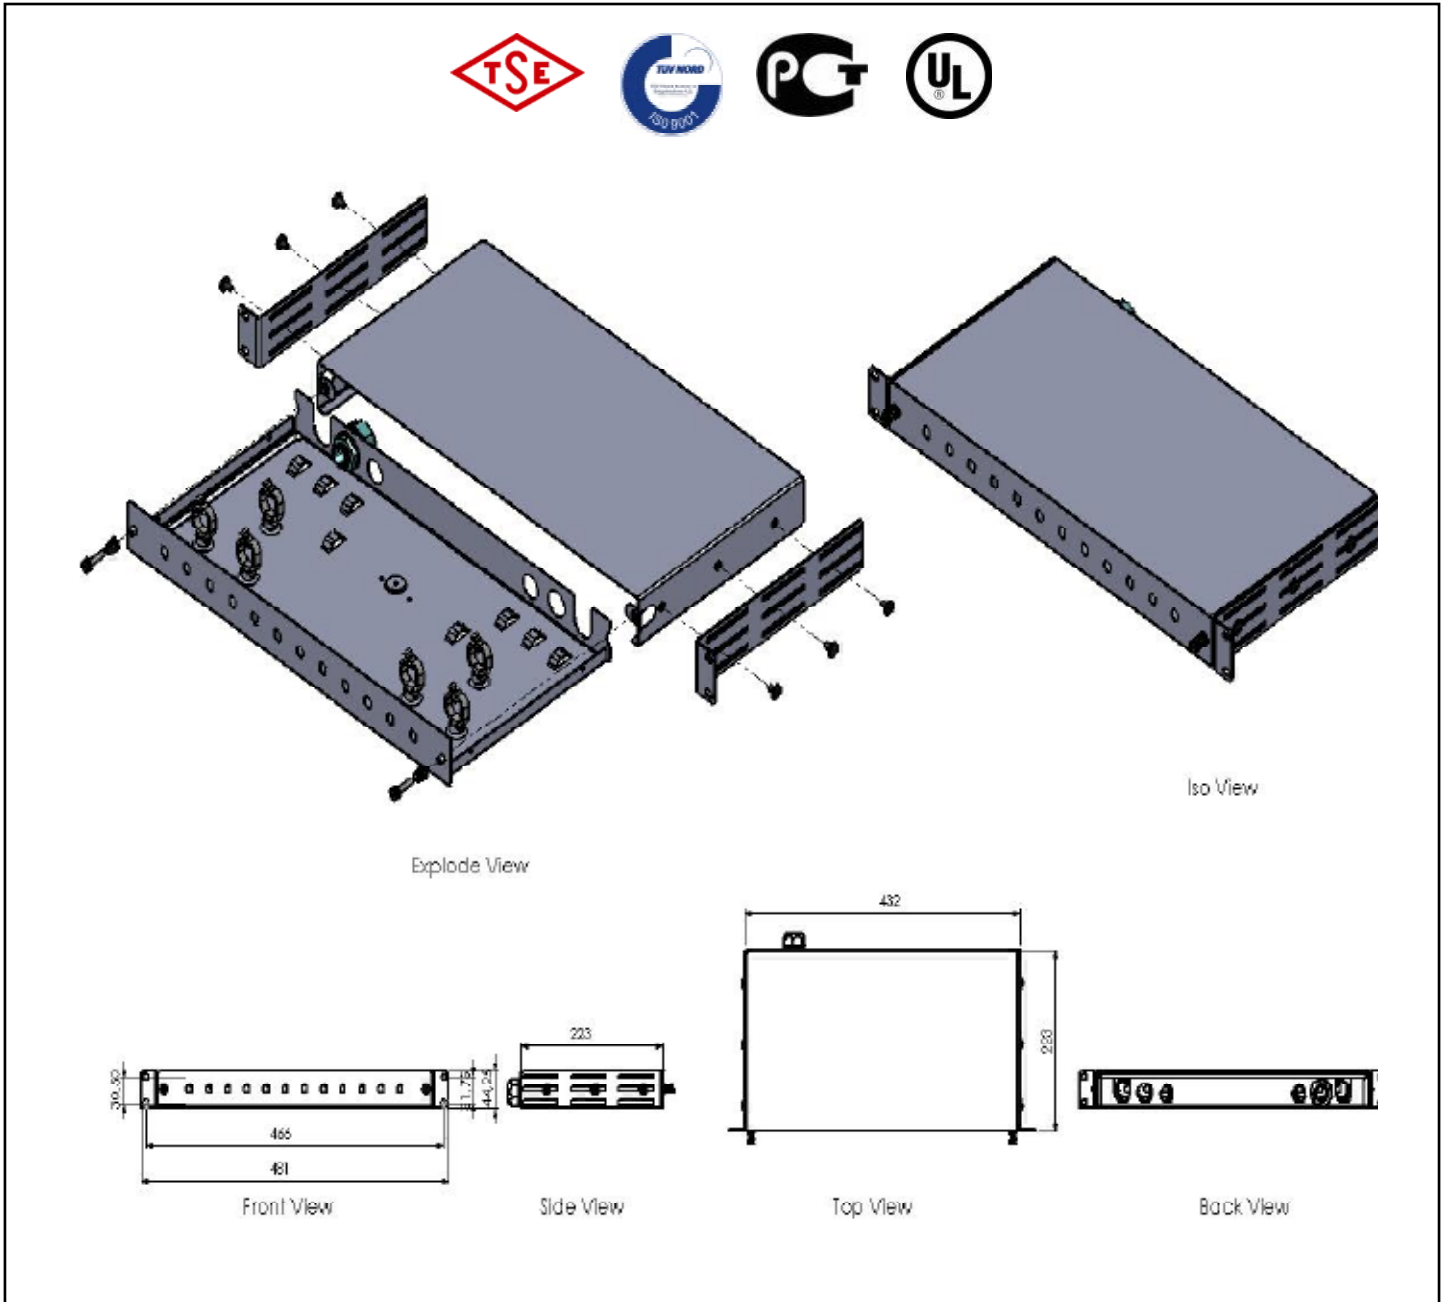

12 Port ST 19" Rack Mount Fiber Optic

TECHNICAL DRAWINGS

12PortST 19" Rack Mount Fiber Optic	
Order No	Product Definition
M66PP12ST	12 port ST fiber optic patch box

Shipping Data				
Order No	Quantity	Shipping Dimension (palette) WxHxD	Net Weight (kg)	Gross Weight (kg)
M66PP12ST	8	545x425x400	23,520	25,000