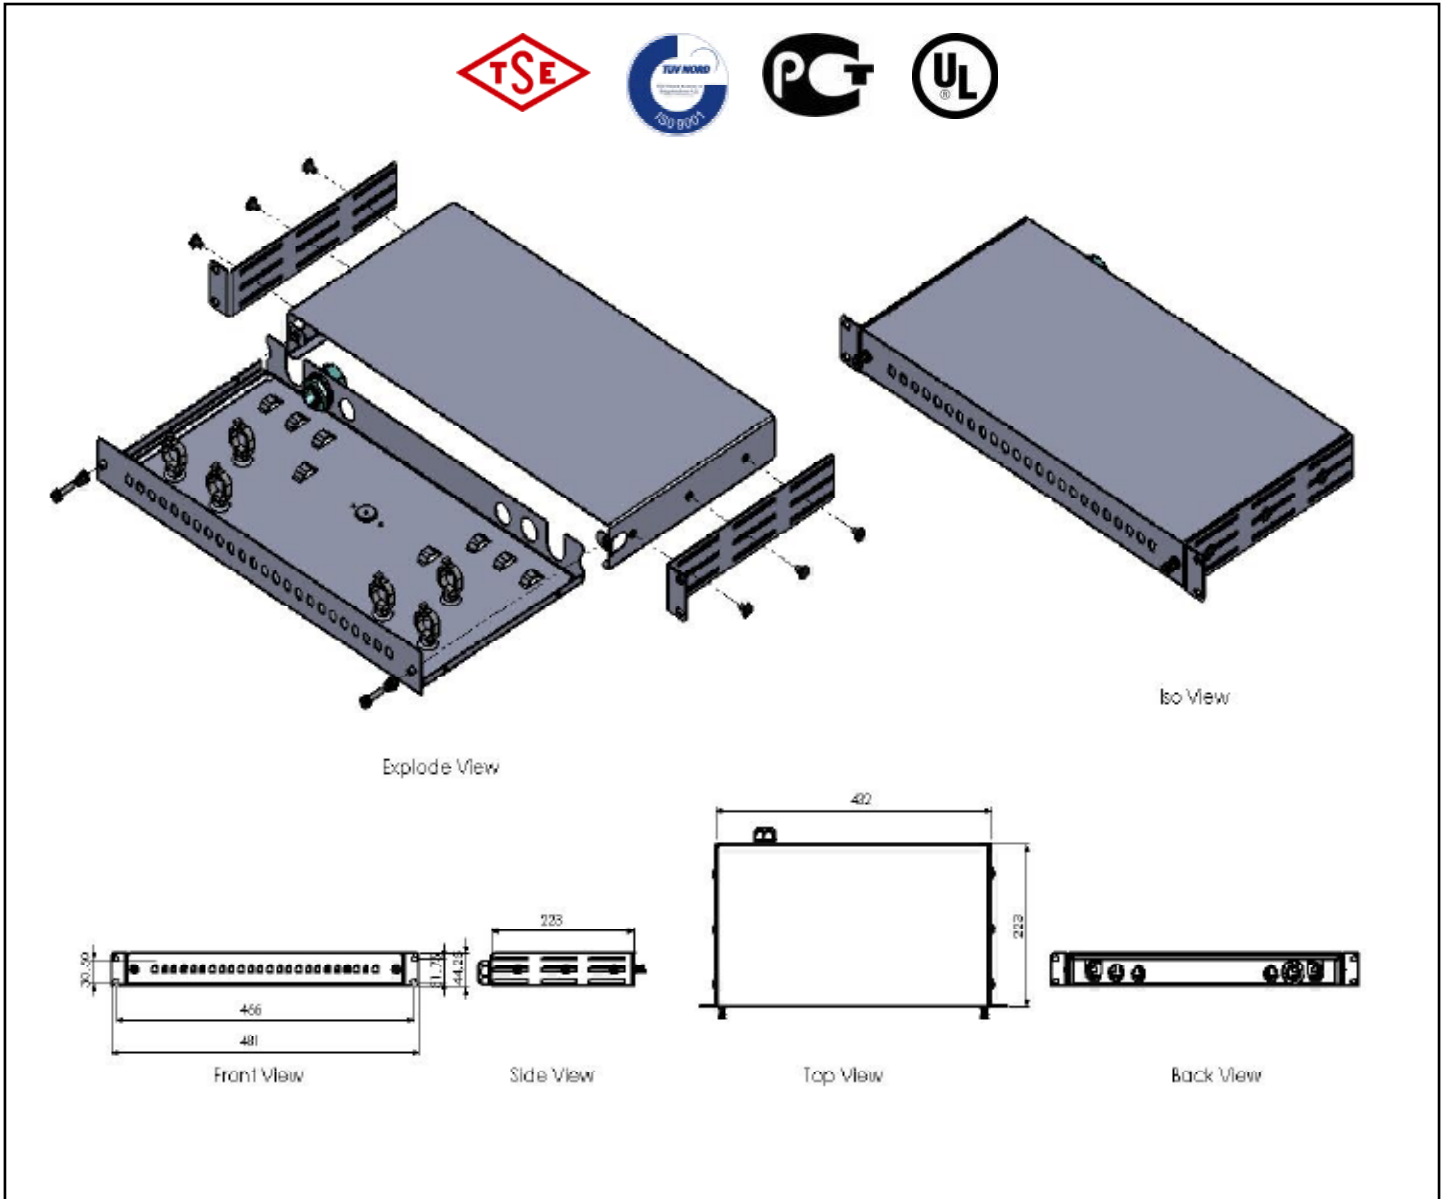

24 Port ST 19" Rack Mount Fiber Optic

TECHNICAL DRAWINGS

24 Port ST 19" Rack Mount Fiber Optic	
Order No	Product Definition
M66PP 24ST	24 port ST fiber optic patch box

Shipping Data				
Order No	Quantity	Shipping Dimension (palette) WxHxD	Net Weight (kg)	Gross Weight (kg)
M66PP 24ST	8	545x425x400	23,520	25,000