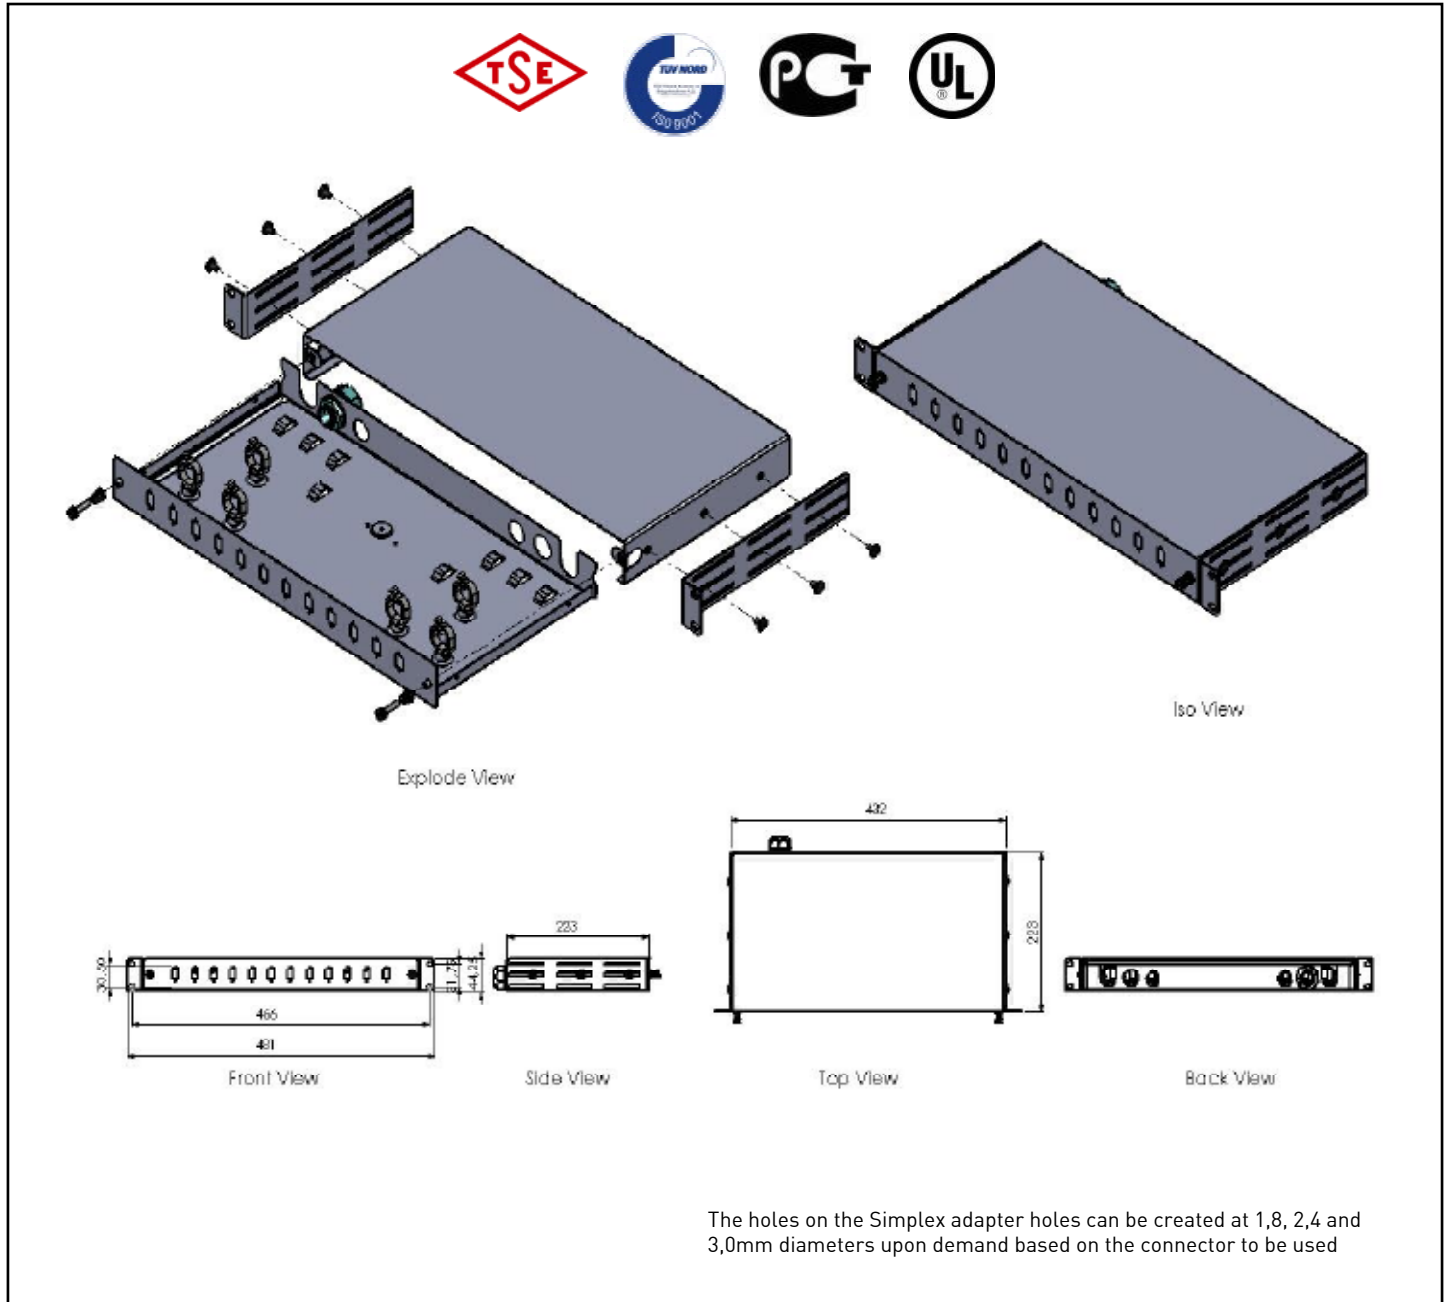

12 Port LC 19" Rack Mount Fiber Optic

TECHNICAL DRAWINGS

12Port LC 19" Rack Mount Fiber Optic	
Order No	Product Definition
M66PP12LC	12 port LC fiber optic patch box

Shipping Data				
Order No	Quantity	Shipping Dimension (palette) WxHxD	Net Weight (kg)	Gross Weight (kg)
M66PP12LC	8	545x425x400	23,520	25,000