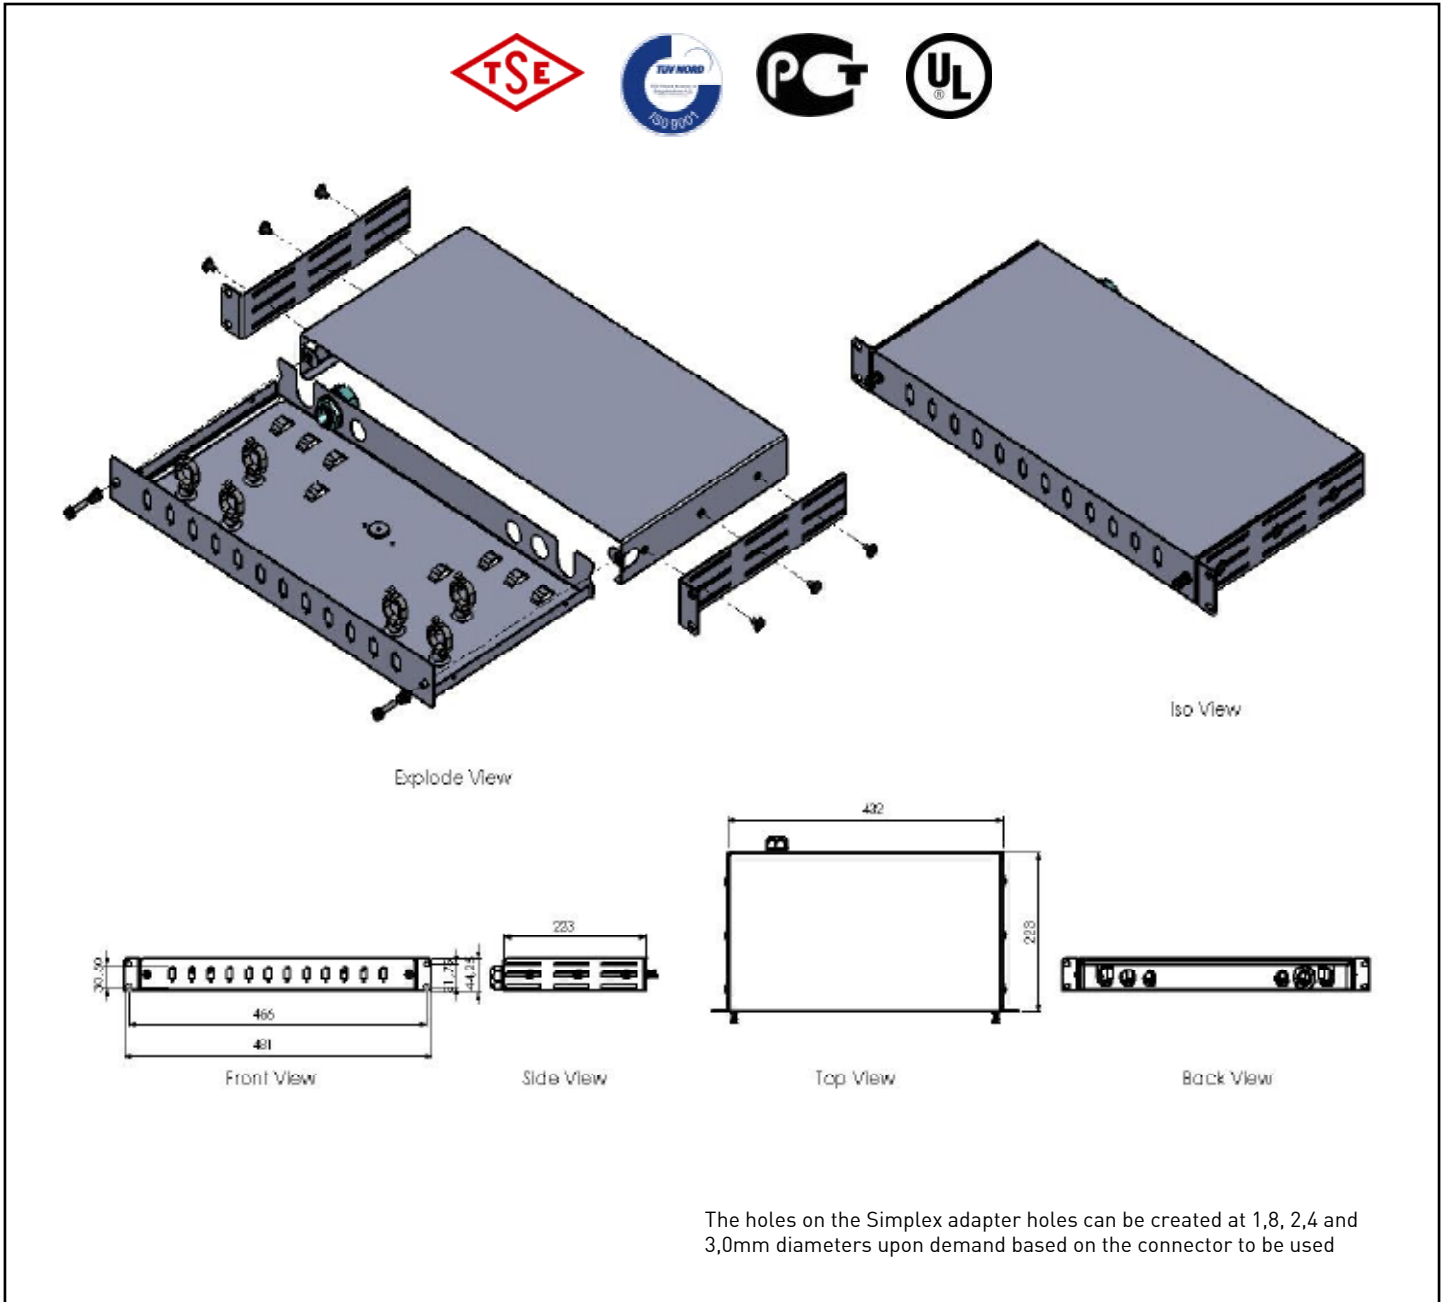

24 Port SC Simplex 19" Rack Mount Fiber Optic

TECHNICAL DRAWINGS

24 Port SC Simplex 19" Rack Mount Fiber Optic	
Order No	Product Definition
M66PP24SCS	24 port SC simplex fiber optic patch box

Shipping Data				
Order No	Quantity	Shipping Dimension (palette) WxHxD	Net Weight (kg)	Gross Weight (kg)
M66PP24SCS	8	545x425x400	23,520	25,000