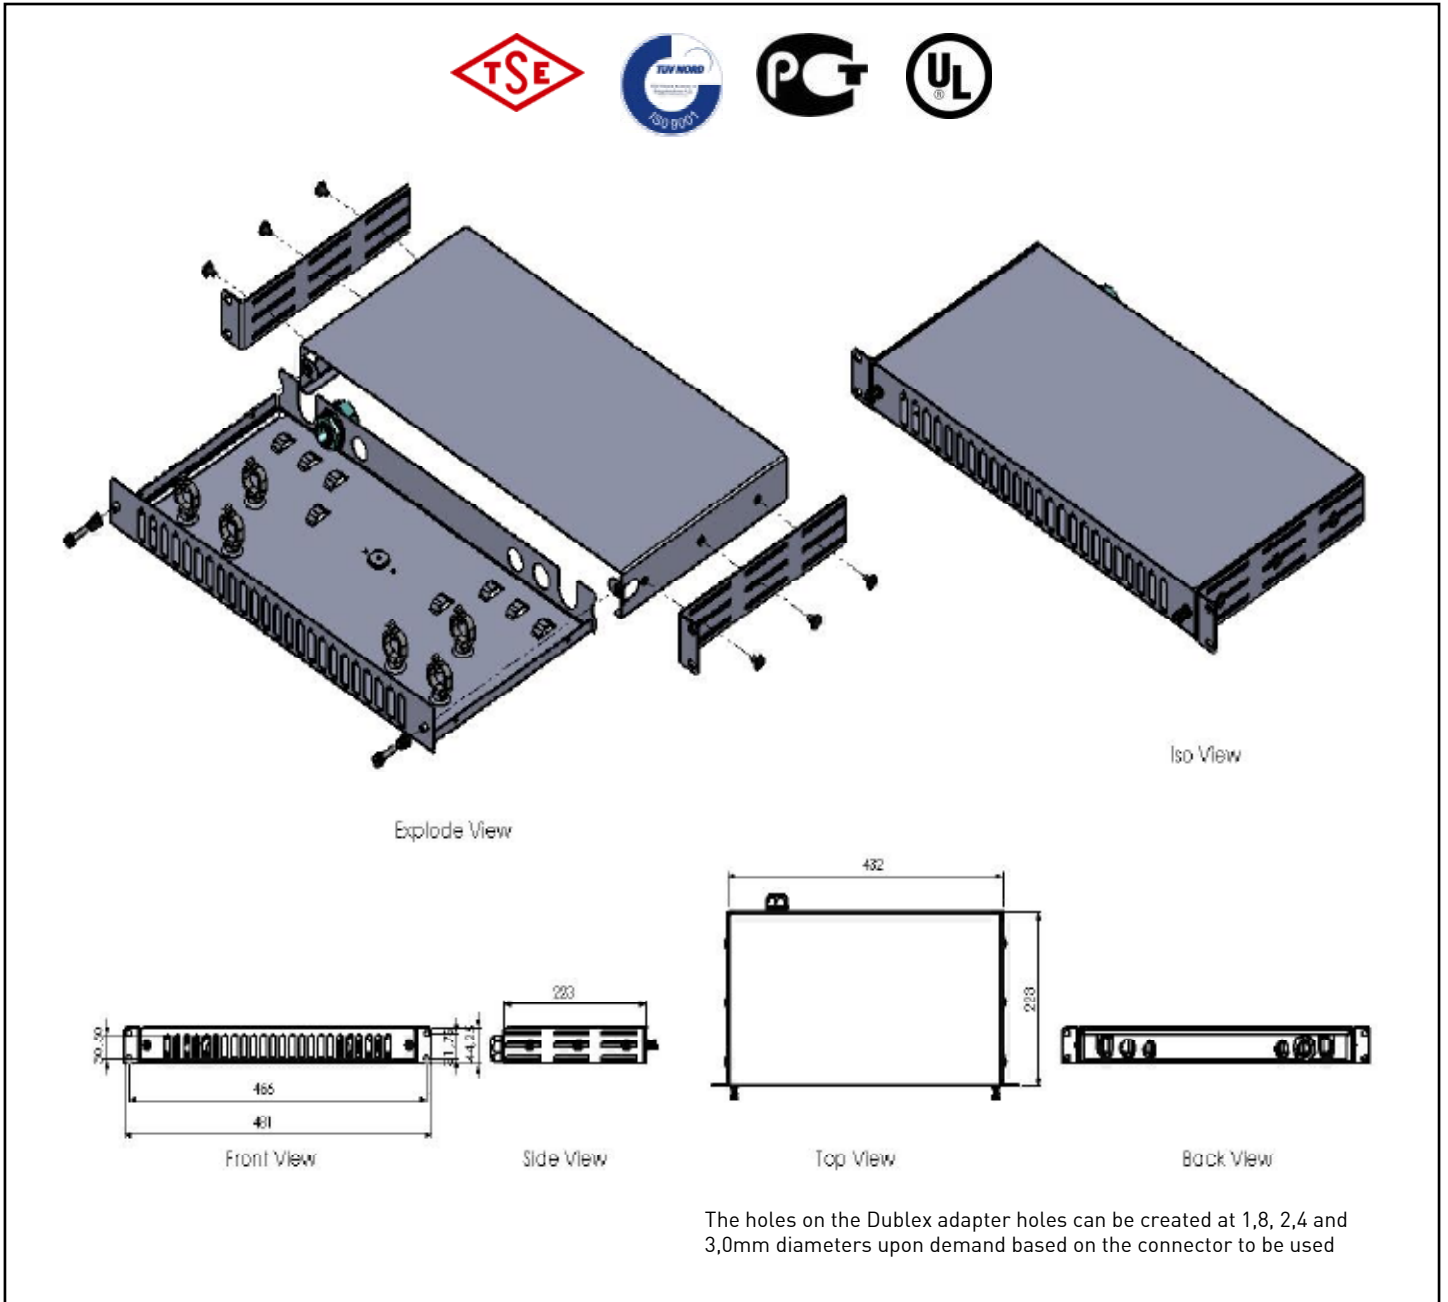

24 Port SC Dublex 19" Rack Mount Fiber Optic

TECHNICAL DRAWINGS

24 Port SC Dublex 19" Rack Mount Fiber Optic	
Order No	Product Definition
M66PP24SCD	24 port SC Dublex fiber optic patch box

Shipping Data				
Order No	Quantity	Shipping Dimension (palette) WxHxD	Net Weight (kg)	Gross Weight (kg)
M66PP24SCD	8	545x425x400	23,520	25,000