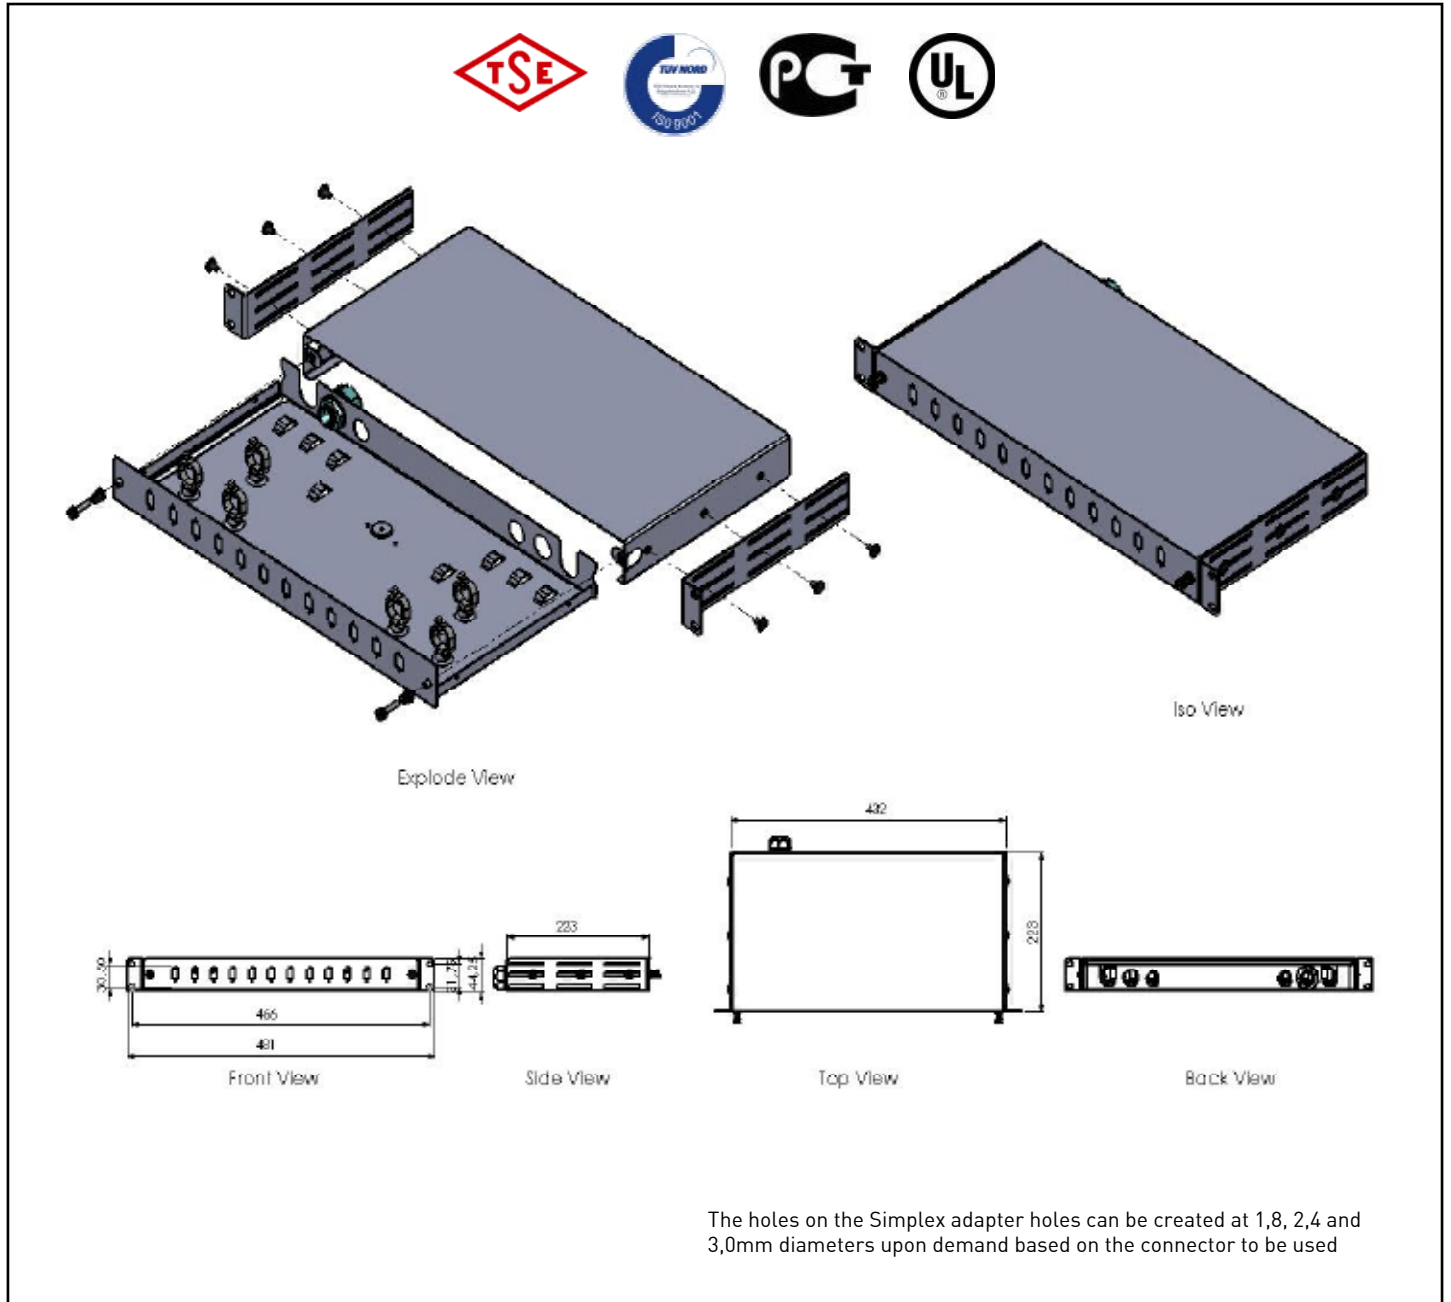

12 Port SC Simplex 19" Rack Mount Fiber Optic

TECHNICAL DRAWINGS

12 Port SC Simplex 19" Rack Mount Fiber Optic	
Order No	Product Definition
M66PP12SCS	12 port SC simplex fiber optic patch box

Shipping Data				
Order No	Quantity	Shipping Dimension (palette) WxHxD	Net Weight (kg)	Gross Weight (kg)
M66PP12SCS	8	545x425x400	23,520	25,000