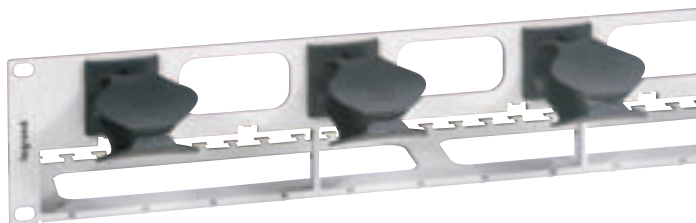

Guaranteed flexibility

With LCS mixed patch panels you can patch copper and optical fibre cables on the same panel
 These modular panels provide perfect flexibility for installations

- > Assembled or non-assembled panels, plain or with feedthrough function
- > Mixed: take LCS copper units, LCS optical fibre units, telephone units, TV units, switches, etc.
- > From 1 to 3 U up to 72 RJ 45 connectors
- > 3 versions: STP, FTP, UTP
- > 3 network levels: 10 Giga, cat. 6 and cat. 5e

LCS Legrand cabling system equipped panels

327 23

327 09

Supplied with screws
 Tool-less connection
 Connectors with contact marking using 568 A and B
 Automatic earthing of each connector to FTP and STP system
 Supplied with Colring cable ties
 Conforming to ISO/IEC ed.2, EN 50173-1 and EIA/TIA 568 standards PM 06 test adaptor from Fluke Networks required

Pack	Cat.Nos	Equipped patch panels
1	327 23	Equipped with 24 RJ 45 connectors 10 Giga STP - 1 U - 9 contacts Cat. 6 Conform to EIA/TIA 568 B. 2-1 de-embedded tests: interoperable and downward compatible components
1	327 02	STP - 1 U - 9 contacts with folded metal shielding
1	327 01	FTP - 1 U - 9 contacts
1	327 00	UTP - 1 U - 8 contacts Cat. 5e Conform to EIA/TIA 568 B. 2-1 de-embedded tests: interoperable and downward compatible components
1	327 22	STP - 1 U - 9 contacts
1	327 21	FTP - 1 U - 9 contacts
1	327 20	UTP - 1 U - 8 contacts
Equipped panels for telephone networks		
1	327 09	Equipped with 48 RJ 45 connectors UTP Contacts 4-5 / 7-8
1	327 05	UTP for digital network Contacts 3-6 / 4-5