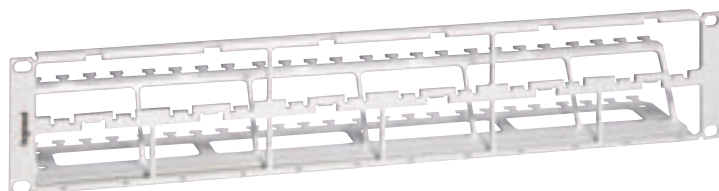

327 92

LCS Legrand cabling system

units for panels to be equipped

Pack	Cat.Nos	Patch panels to be equipped
		Panels for self-assembly Empty panels for self-assembly Take fast connection connectors, no tool required: • units for patch connection • units for incoming telephone lines • fibre optic units • PoE injectors • units for video system • switch units with 4 and 1 ports • telephone/Ethernet doubling units • copper/fibre optic converter • blanking plates The panels provide automatic earthing of each connector to FTP and STP system Conforming to EIA/TIA 568 B.2-1 de-embedded tests: interoperable and downward compatible components
		With feedthrough panel
1	327 93	FTP/STP - 2 U - 24 RJ 45 connectors
1	327 97	FTP/STP - 3 U - 48 RJ 45 connectors
1	327 91	UTP - 2 U - 24 RJ 45 connectors
1	327 95	UTP/STP - 3 U - 48 RJ 45 connectors
		Plain
1	327 07	FTP/STP - 1 U - 24 RJ 45 connectors
1	327 92	FTP/STP - 2 U - 48 RJ 45 connectors
1	327 96	FTP/STP - 3 U - 72 RJ 45 connectors
1	327 06	UTP - 1 U - 24 RJ 45 connectors
1	327 90	UTP - 2 U - 48 RJ 45 connectors
1	327 94	UTP - 3 U - 72 RJ 45 connectors

NEW

Pack	Cat.Nos	Patch units
3	327 35	10 Giga - 4 RJ 45 connectors STP
3	327 12	Cat. 6 - 4 RJ 45 connectors STP
3	327 11	FTP
3	327 10	UTP
3	327 32	Cat. 5e - 4 RJ 45 connectors STP
3	327 31	FTP
3	327 30	UTP
		Telephone units
3	327 04	8 RJ 45 connectors 3-6/4-5 contacts
3	327 08	4-5/7-8 contacts
		Telephone/Ethernet units
1	327 71	4 RJ 45 connectors for telephone/Ethernet for flush-mounting double sockets FTP - 9 contacts
1	327 72	UTP - 8 contacts
		Optical fibre units
		Clip directly into the optical fibre drawer or into patch panels via the fibre optic cassette (Cat.No 327 26) Supplied with label holder
		Singlemode optical fibre units (9/125 µm)
1	327 82	SC unit for 4 singlemode fibres
1	327 84	High density LC unit for 6 singlemode fibres
		Multimode optical fibre units (62.5 et 50/125 µm)
1	327 28	ST unit for 4 multimode fibres
1	327 29	SC unit for 4 multimode fibres
1	327 36	LC unit for 4 multimode fibres
1	327 85	High density LC unit for 6 multimode fibres
		Power over Ethernet (PoE) injectors
1	327 37	1 input/1 output For supply of one access point Direct connection on the patch panel
1	327 17	2 input/2 outputs For simultaneous supply of 2 access points
		Blanking plugs and plates
10	517 40	Set of 12 x 1 port blanking plugs - white
10	517 41	Set of 12 x 1 port blanking plugs - black
10	327 25	Blanking plate

NEW