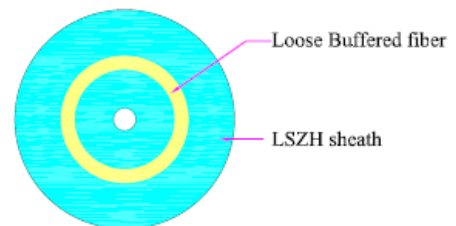

Blue, Orange, Green, Brown, Slate, White, Red, Black, Yellow, Violet, Rose, Aqua
(900µm and 250µm are same Color)

Characteristics:

1. Insertion Loss; $\leq 0,1\text{dB}$ @850nm
2. End surface test is according to OP-03-05001
3. Test standard; GR-326-CORE
4. Test report has to match the serial-no
5. RoHS compliant
6. Fiber cable according to IEC 60793-2
7. SC Connector according to IEC 61754-4

RoHS
Compliant

Cable description

1. Characteristics

- . Small outer diameter, lightweight
- . Flame-retardant jacket, halogen free
- . Low attenuation
- . Easy to strip

2. Applications

- . Installation in conduits and shafts
- . Indoor distribution
- . Spliced Connections
- . Connecting workstations inside buildings(FTTD)

3. Temperature Range

- . -20°C up to + 70°C

4. Fiber Optic Cable Performance:

- . Number of fibers: 1
- . Outside diameter: 0.9mm
- . Nominal weight: 0.9kg/km
- . Max. tension: 6.0N(short-term)
3.0N(long-term)
- . Min. Bending Radius: 20D(Dynamic)
10D(Static)
- . Complies with TIA/EIA568 B.3 & Bellcore GR-409-CORE & OFNR-UL/CSA FT-4
- . Maximum Attenuation: $\leq 2,7\text{dB}$ @850nm
 $\leq 0,7\text{dB}$ @1300nm
- . Minimum Bandwidth: $\geq 1500\text{ MHz.Km@850nm}$
 $\geq 500\text{ MHz.Km@1300nm}$

Part no.	Fibre type	Sheath colour	Unit
80457	Multimode G50/125 OM2	Green	12
80606	Multimode G62.5/125	Blue	12
81041	Single-mode E9/125	Yellow	12

Plug type: SC

Part no.	Fibre type	Sheath colour	Unit
81044	Multimode G50/125 OM2	Green	12
81045	Multimode G62.5/125	Blue	12
81046	Single-mode E9/125	Yellow	12