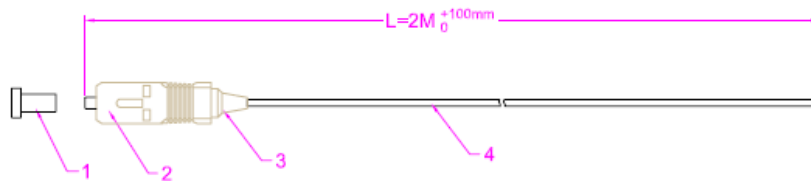

HELUKABEL®

HELUKABEL® GmbH, Hemminge - Germany

Technisches Datenblatt – Technical Data Sheet – Technisches Datenblatt – Technical Data Sheet – Technisches Datenblatt – Technical Data Sheet

Plgtall set SC OM3 50/125µ, 12 Different Colours , 2M

Blue, Orange, Green, Brown, Slate, White, Red, Black, Yellow, Violet, Rose, Aqua
(900µm and 250µm are same Color)

Characteristics:

1. Insertion Loss; $\leq 0,1\text{dB}$ @850nm
2. End surface test is according to OP-03-05001
3. Test standard; GR-326-CORE
4. Test report has to match the serial-no
5. RoHS compliant
6. Fiber cable according to IEC 60793-2
7. SC Connector according to IEC 61754-4