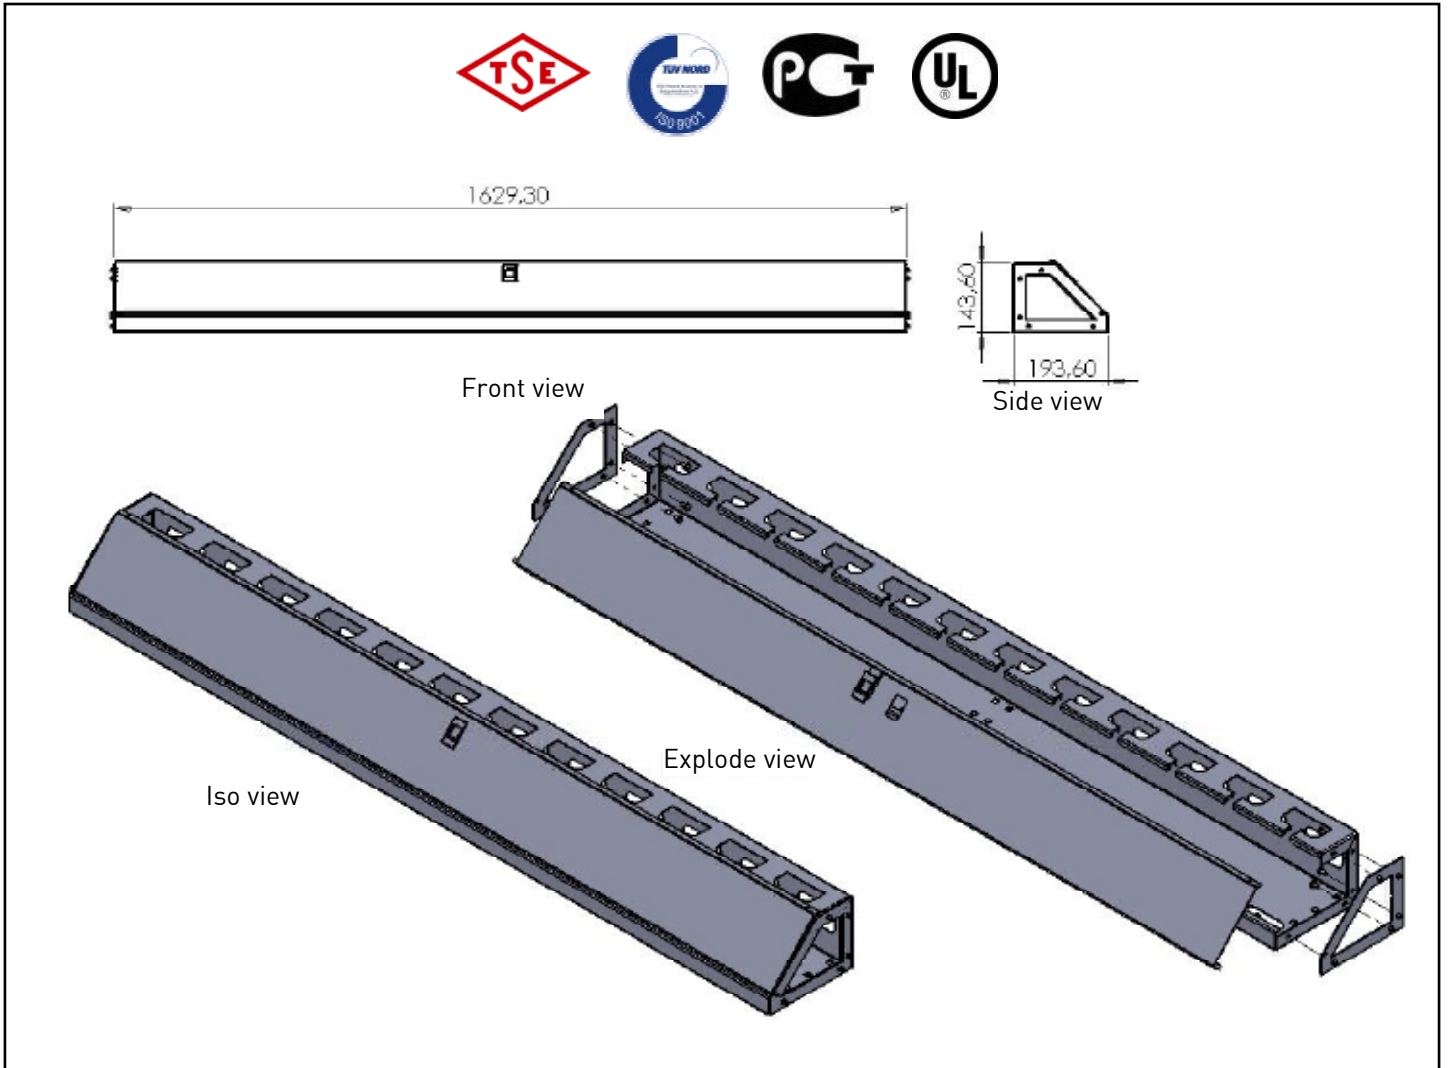

36U Vertical cable management panel with cover for Relayrack and Systemrack

TECHNICAL DRAWINGS

36U Vertical cable management panel with cover for Relayrack and Systemrack	
Order No	Product Definition
M44ORG36 RLYR M44ORG36 RLYL	36U Vertical cable management panel 1ea. Right 36U Vertical cable management panel 1ea. Left

Shipping Data				
Order No	Quantity	Shipping Dimension (palette) WxHxD	Net Weight (kg)	Gross Weight (kg)
M44ORG36 RLYR M44ORG36 RLYL	1	1,700x180x230	11,000	13,500