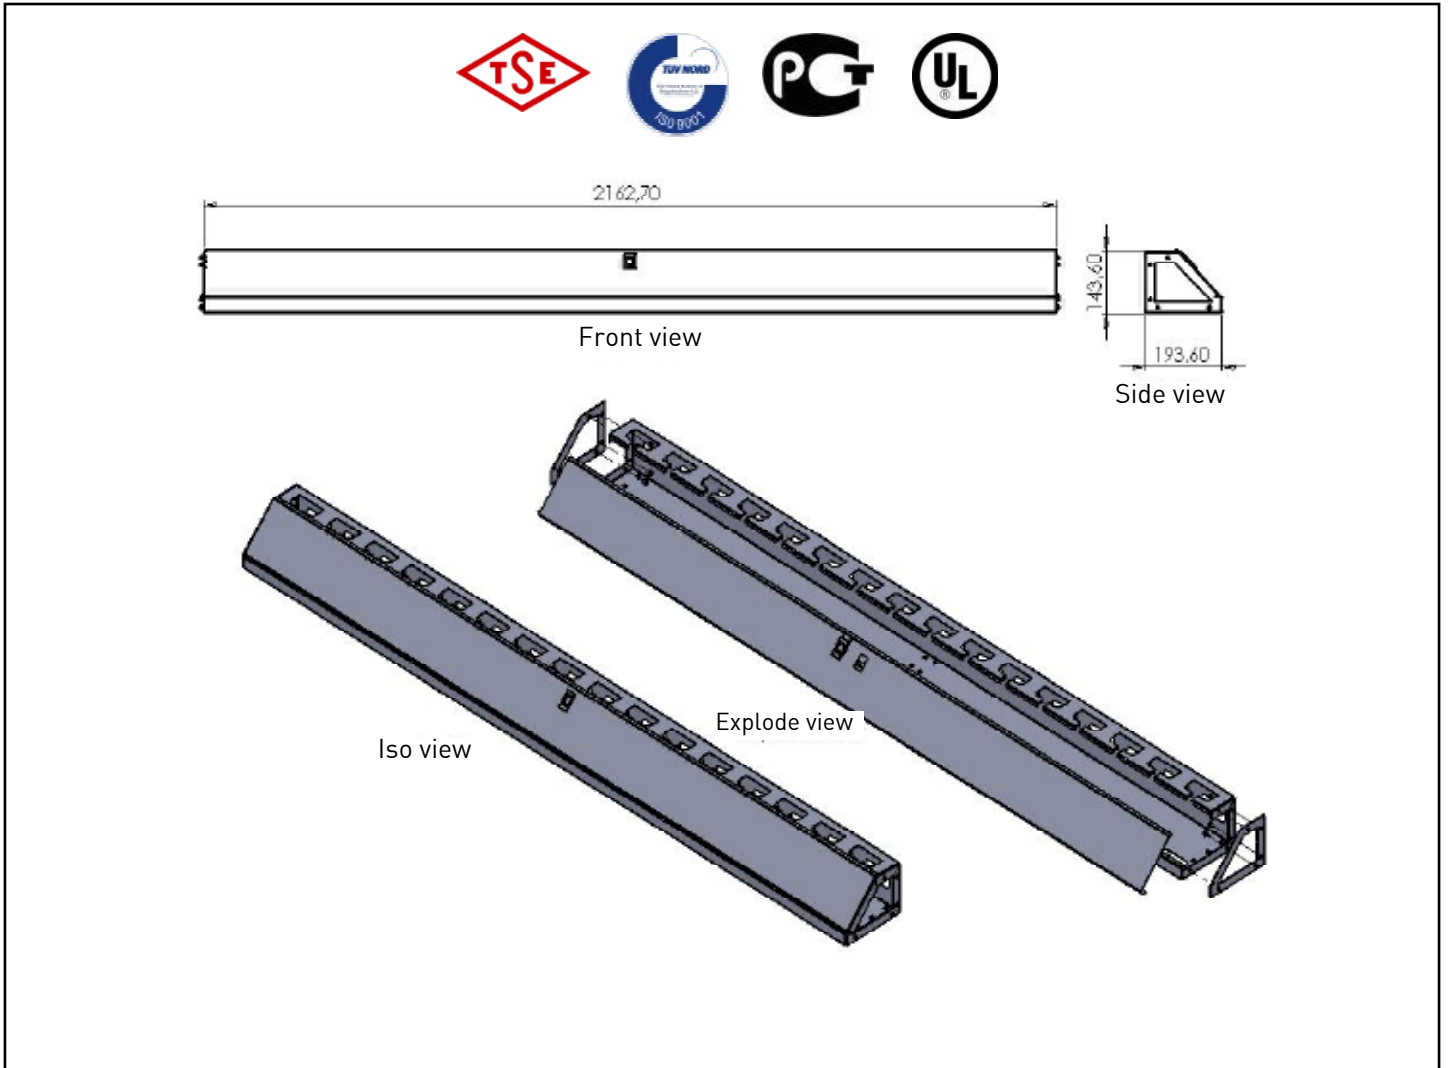

48U Vertical cable management panel with cover_for Relayrack and Systemrack

TECHNICAL DRAWINGS

48U Vertical cable management panel with cover for Relayrack and Systemrack	
Order No	Product Definition
M44ORG48 RLYR M44ORG48 RLYL	42U Vertical cable management panel 1ea. Right 42U Vertical cable management panel 1ea. Left

Shipping Data				
Order No	Quantity	Shipping Dimension (palette) WxHxD	Net Weight (kg)	Gross Weight (kg)
M44ORG48 RLYR M44ORG48 RLYL	1	2,230x180x230	15,000	17,200