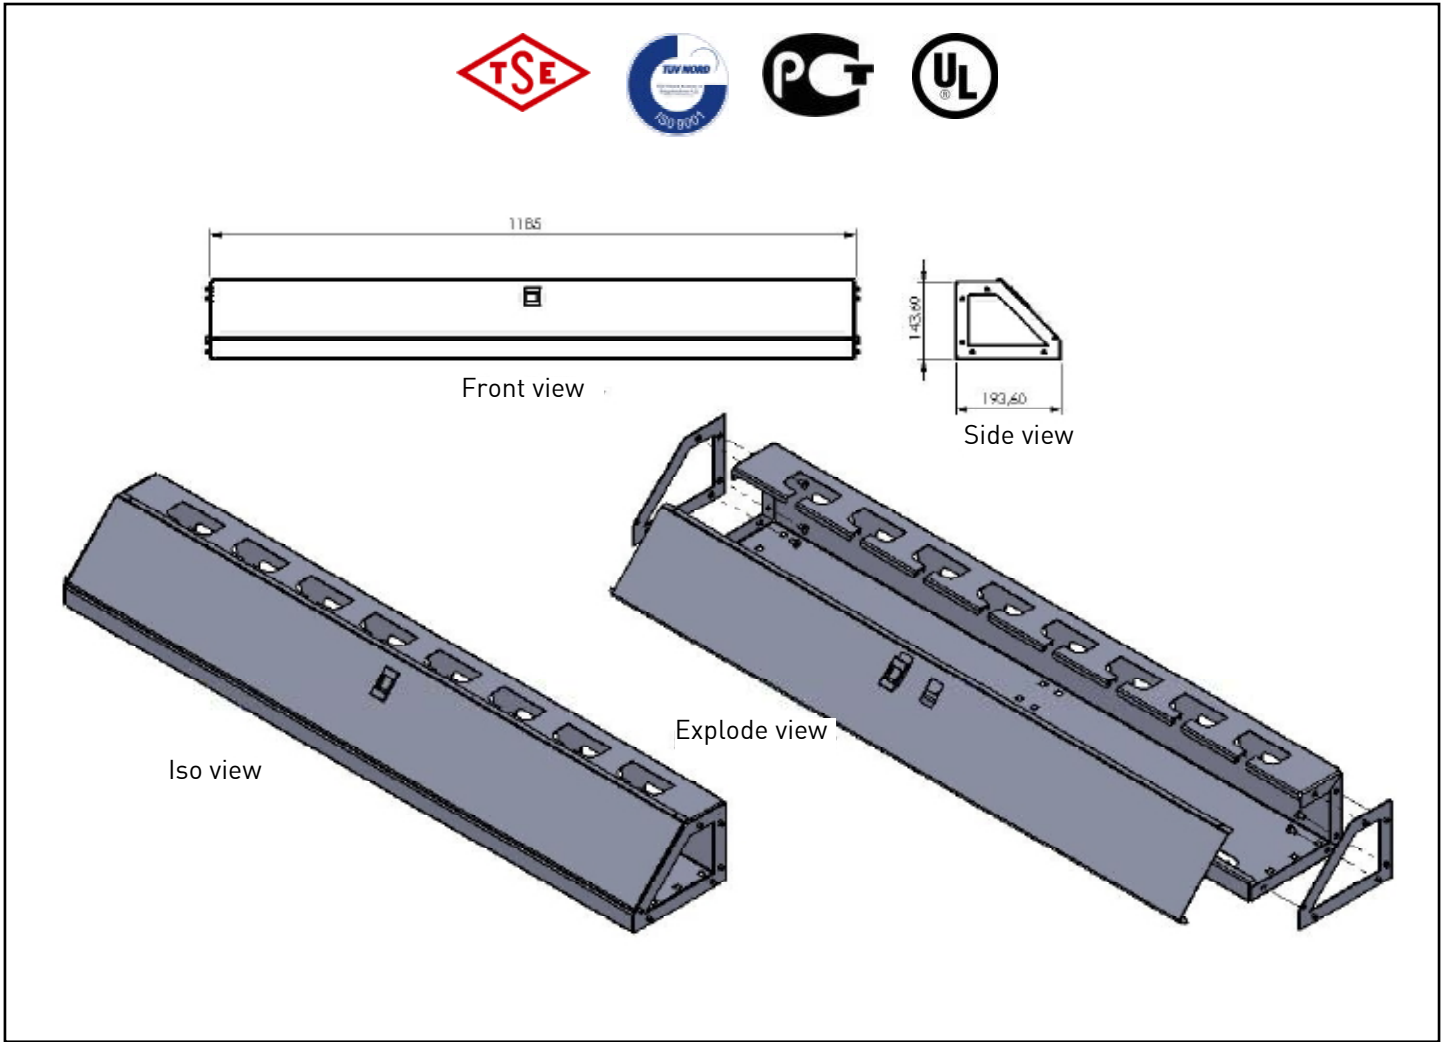

Vertical Cable Management Panels with cover – for Relayrack and Systemrack

FEATURES

It is designed to manage large patch cable bundles in front of the cabinet. It is installed through the cabinet height and each U dimension. There are holes to pass horizontal patch cables on vertical axis.

Reduce %50 labour costs

Colour: Ral7035 white or Ral9005 black Suitable to use with RelayRACK and SYSTEM rack units.

Material Definition and Properties, Thicknesses and Shipment Configuration

Part Definition	Material thickness	Material definition & properties	Shipment Configuration
Cable Management Body	1,5 mm	DIN EN 10130 - 99 EREGLI DC-01 6112 CRS	1 ea.
Cable Management Cover	1,5 mm	DIN EN 10130 - 99 EREGLI DC-01 6112 CRS	1 ea.
Fixing Part	1,5 mm	DIN EN 10130 - 99 EREGLI DC-01 6112 CRS	1 ea.

26U Vertical cable management panel with cover for Relayrack and Systemrack

TECHNICAL DRAWINGS

26U Vertical cable management panel with cover for Relayrack and Systemrack	
Order No	Product Definition
M44ORG26 RLYR M44ORG26 RLYL	26U Vertical cable management panel 1ea. Right 26U Vertical cable management panel 1ea. Left