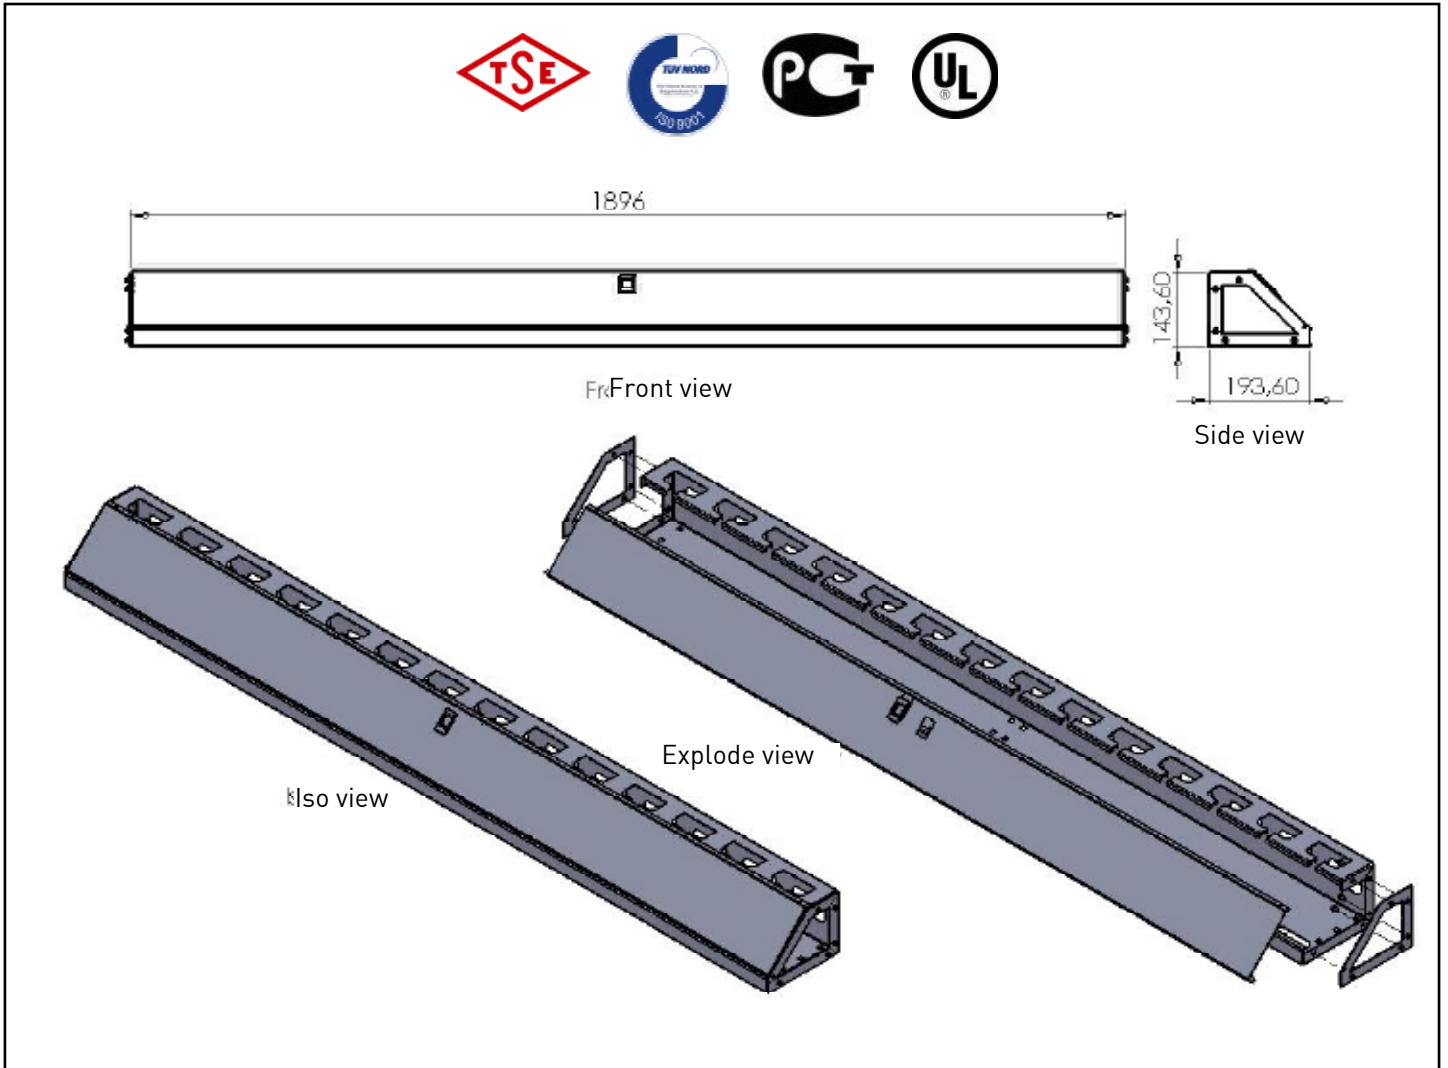

42U Vertical cable management panel with cover for Relayrack and Systemrack

TECHNICAL DRAWINGS

42U Vertical cable management panel with cover for Relayrack and Systemrack	
Order No	Product Definition
M44ORG42 RLYR M44ORG42 RLYL	42U Vertical cable management panel 1ea. Right 42U Vertical cable management panel 1ea. Left

Shipping Data				
Order No	Quantity	Shipping Dimension (palette) WxHxD	Net Weight (kg)	Gross Weight (kg)
M44ORG42 RLYR M44ORG42 RLYL	1	1,970x180x230	13,000	15,500