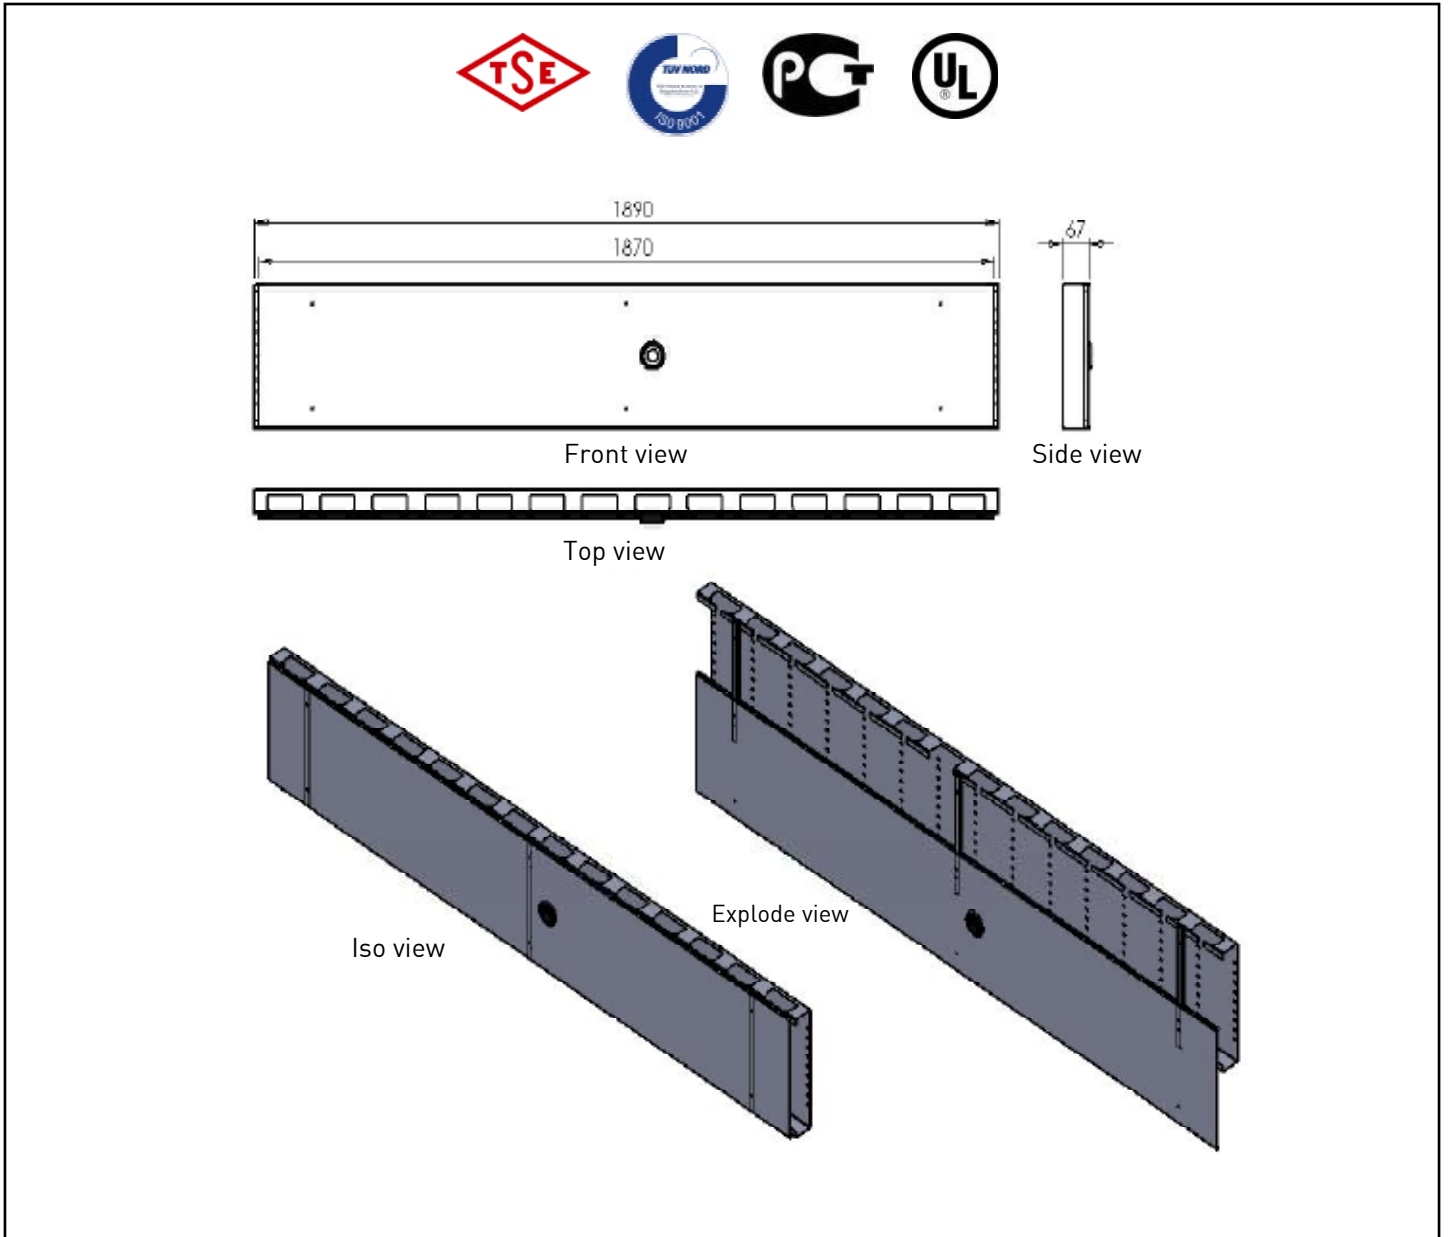

42U Vertical cable management channels with sliding cover 800x1000 Servermax

TECHNICAL DRAWINGS

42U Vertical cable management channels with sliding cover 800x1000 Servermax		
Order No	Product Definition	Dimensions (wx dxh) mm
M44TRK42SRV	42U Vertical cable management channel with sliding cover	70x310x1890

Shipping Data				
Order No	Quantity	Shipping Dimension (palette) WxHxD	Net Weight (kg)	Gross Weight (kg)
M44TRK42SRV	1	2,065x420x80	16,000	18,800