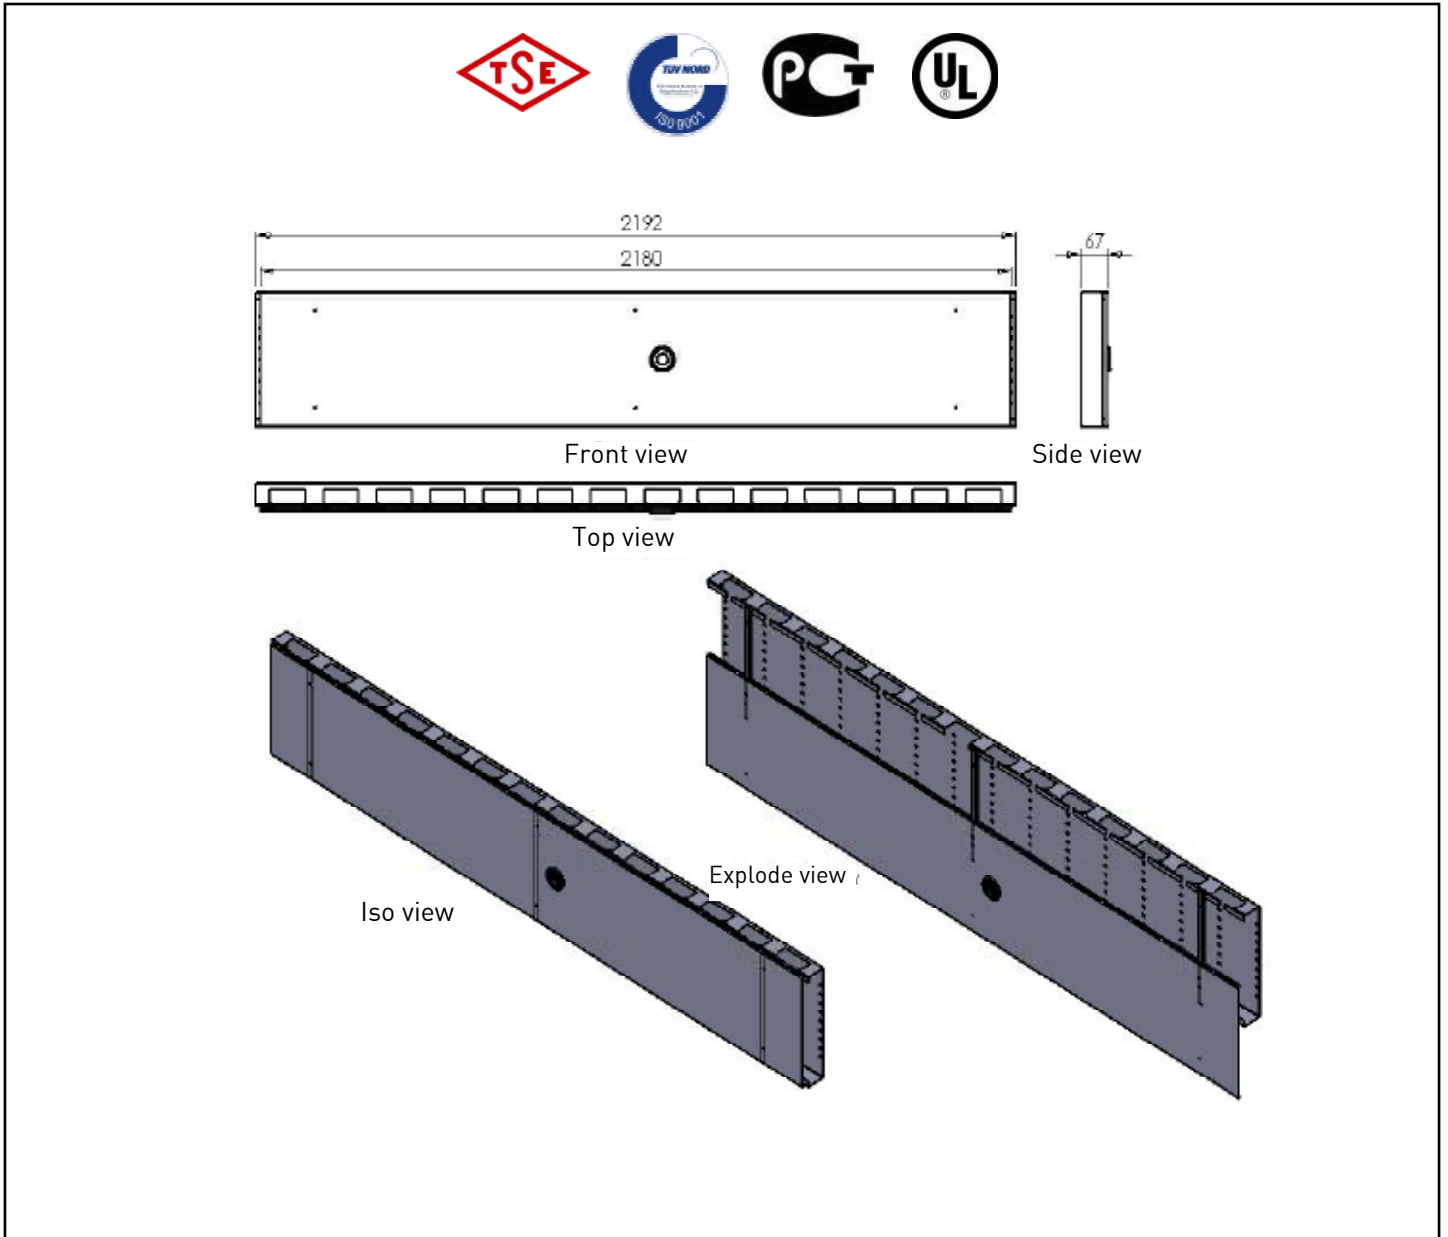

47U Vertical cable management channels with sliding cover 800x1000 Servermax

TECHNICAL DRAWINGS

47U Vertical cable management channels with sliding cover 800x1000 Servermax		
Order No	Product Definition	Dimensions (wx dxh) mm
M44TRK47SRV	47U Vertical cable management channel with sliding cover	70x310x2192

Shipping Data				
Order No	Quantity	Shipping Dimension (palette) WxHxD	Net Weight (kg)	Gross Weight (kg)
M44TRK47SRV V	1	2,200x420x80	18,700	20,700