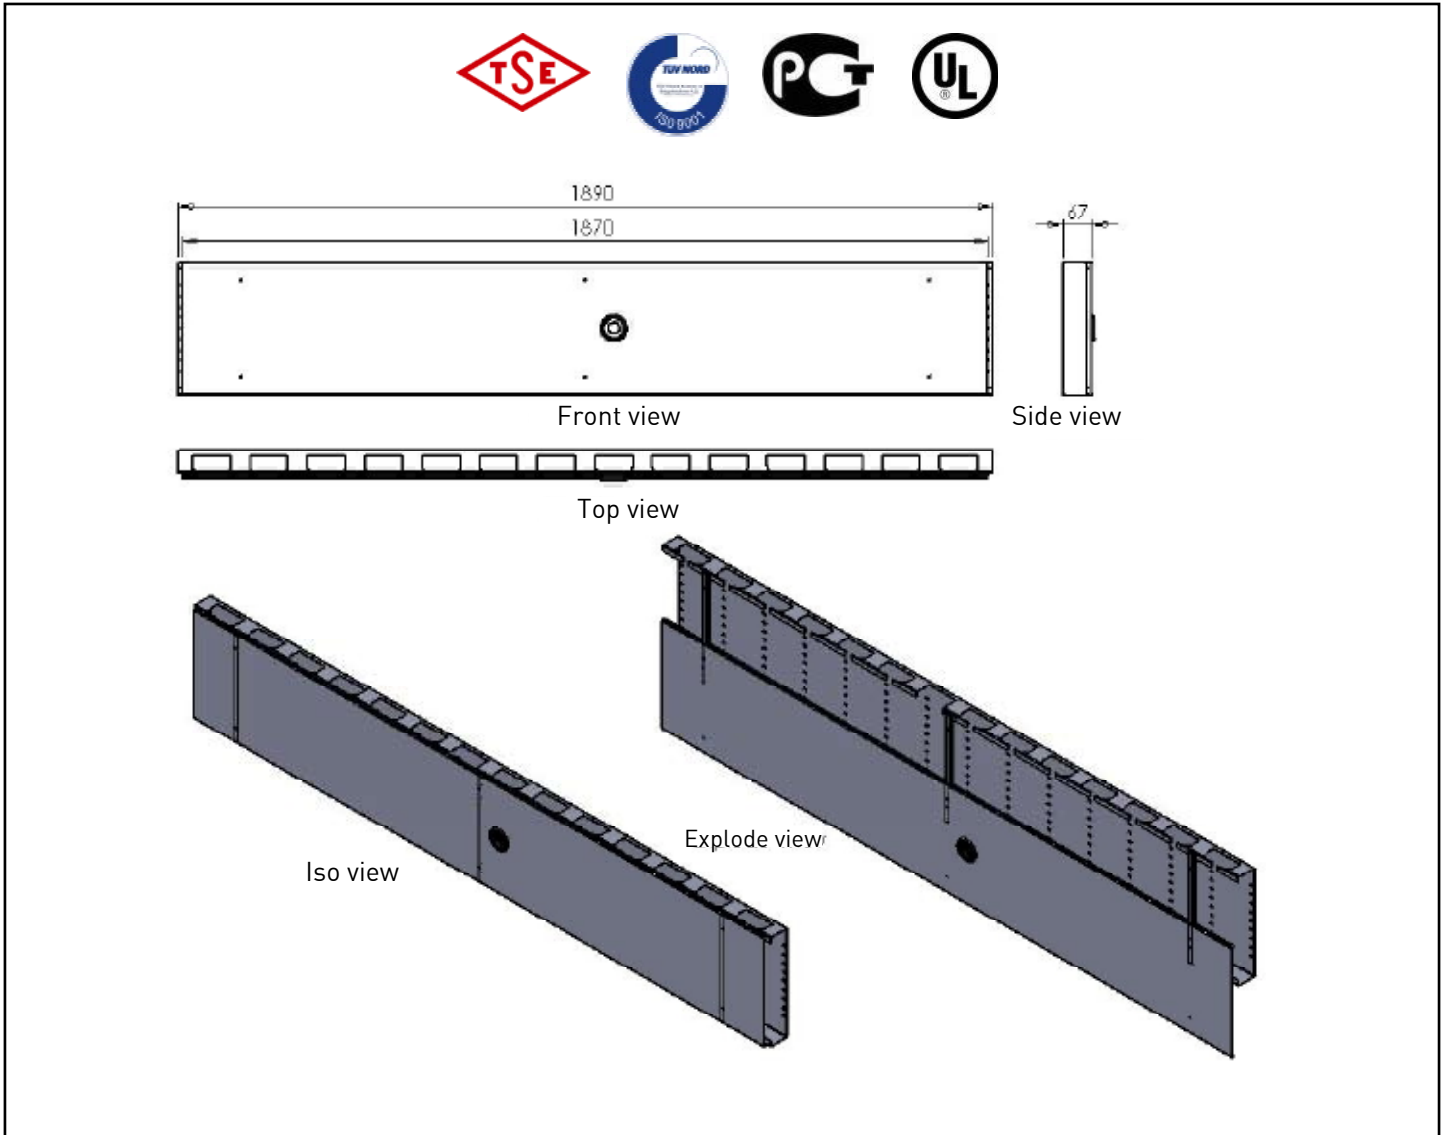

42U Vertical cable management channels with sliding cover 800x800 and 800x1000 Universalline Jumbo

TECHNICAL DRAWINGS

42U Vertical cable management channels with sliding cover 800x800 and 800x1000 Universalline Jumbo		
Order No	Product Definition	Dimensions (wxdxh) mm
M44TRK42	42U Vertical cable management channel with sliding cover	70x310x1890

Shipping Data				
Order No	Quantity	Shipping Dimension (palette) WxHxD	Net Weight (kg)	Gross Weight (kg)
M44TRK42	1	2,065x420x80	16,000	18,800