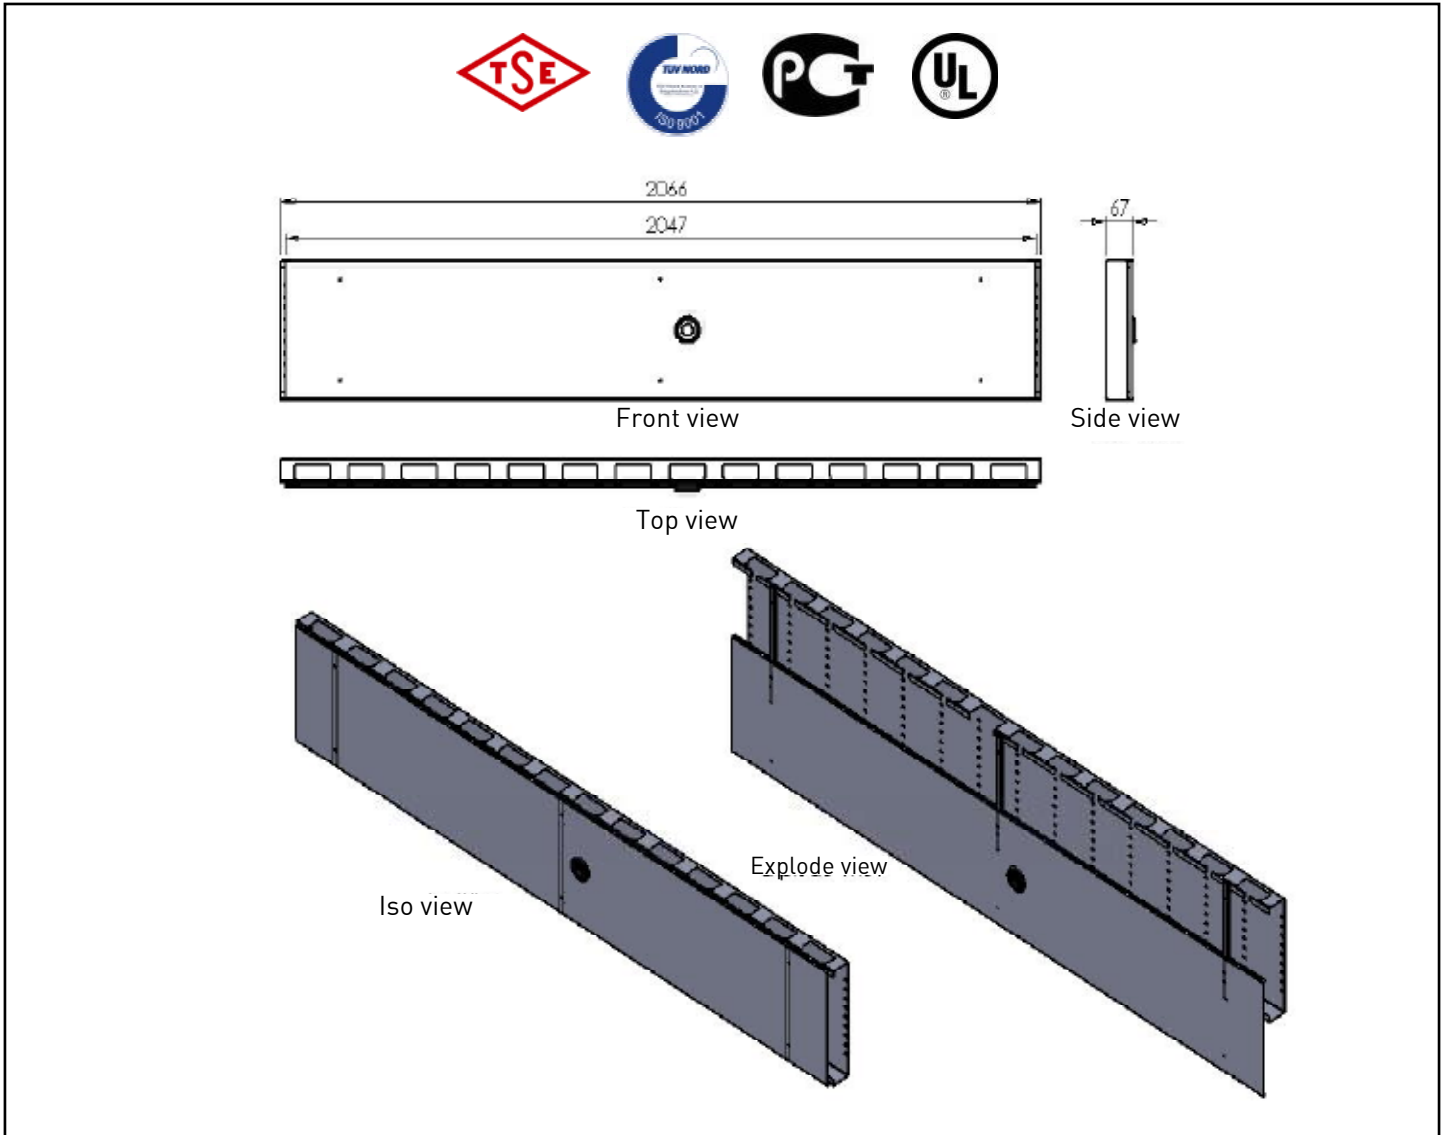

44U Vertical cable management channels with sliding cover 800x800 and 800x1000 Universalline Jumbo

TECHNICAL DRAWINGS

44U Vertical cable management channels with sliding cover 800x800 and 800x1000 Universalline Jumbo		
Order No	Product Definition	Dimensions (wxdxh) mm
M44TRK44	44U Vertical cable management channel with sliding cover	70x310x1979

Shipping Data				
Order No	Quantity	Shipping Dimension (palette) WxHxD	Net Weight (kg)	Gross Weight (kg)
M44TRK44	1	2,065x420x80	17,000	19,400