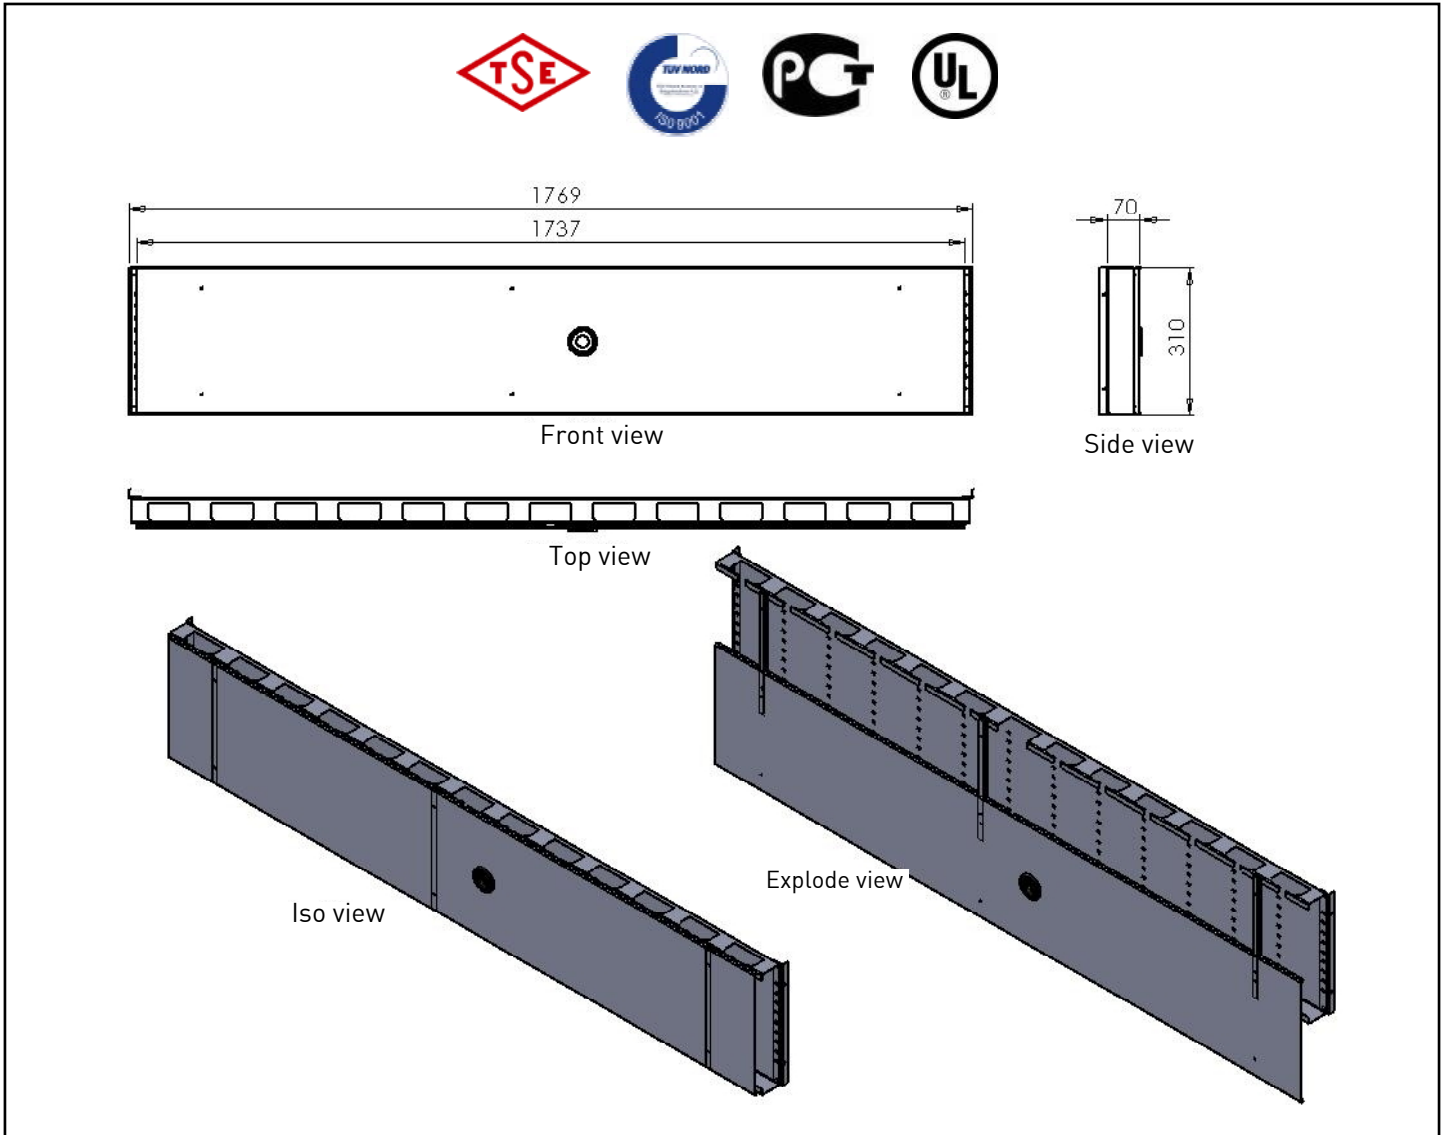

39U Vertical cable management channels with sliding cover 800x800 and 800x1000 Universalline Jumbo

TECHNICAL DRAWINGS

39U Vertical cable management channels with sliding cover 800x800 and 800x1000 Universalline Jumbo		
Order No	Product Definition	Dimensions (wx dxh) mm
M44TRK39	39U Vertical cable management channel with sliding cover	70x310x1769

Shipping Data				
Order No	Quantity	Shipping Dimension (palette) WxHxD	Net Weight (kg)	Gross Weight (kg)
M44TRK39	1	1,720x420x80	15,900	17,400