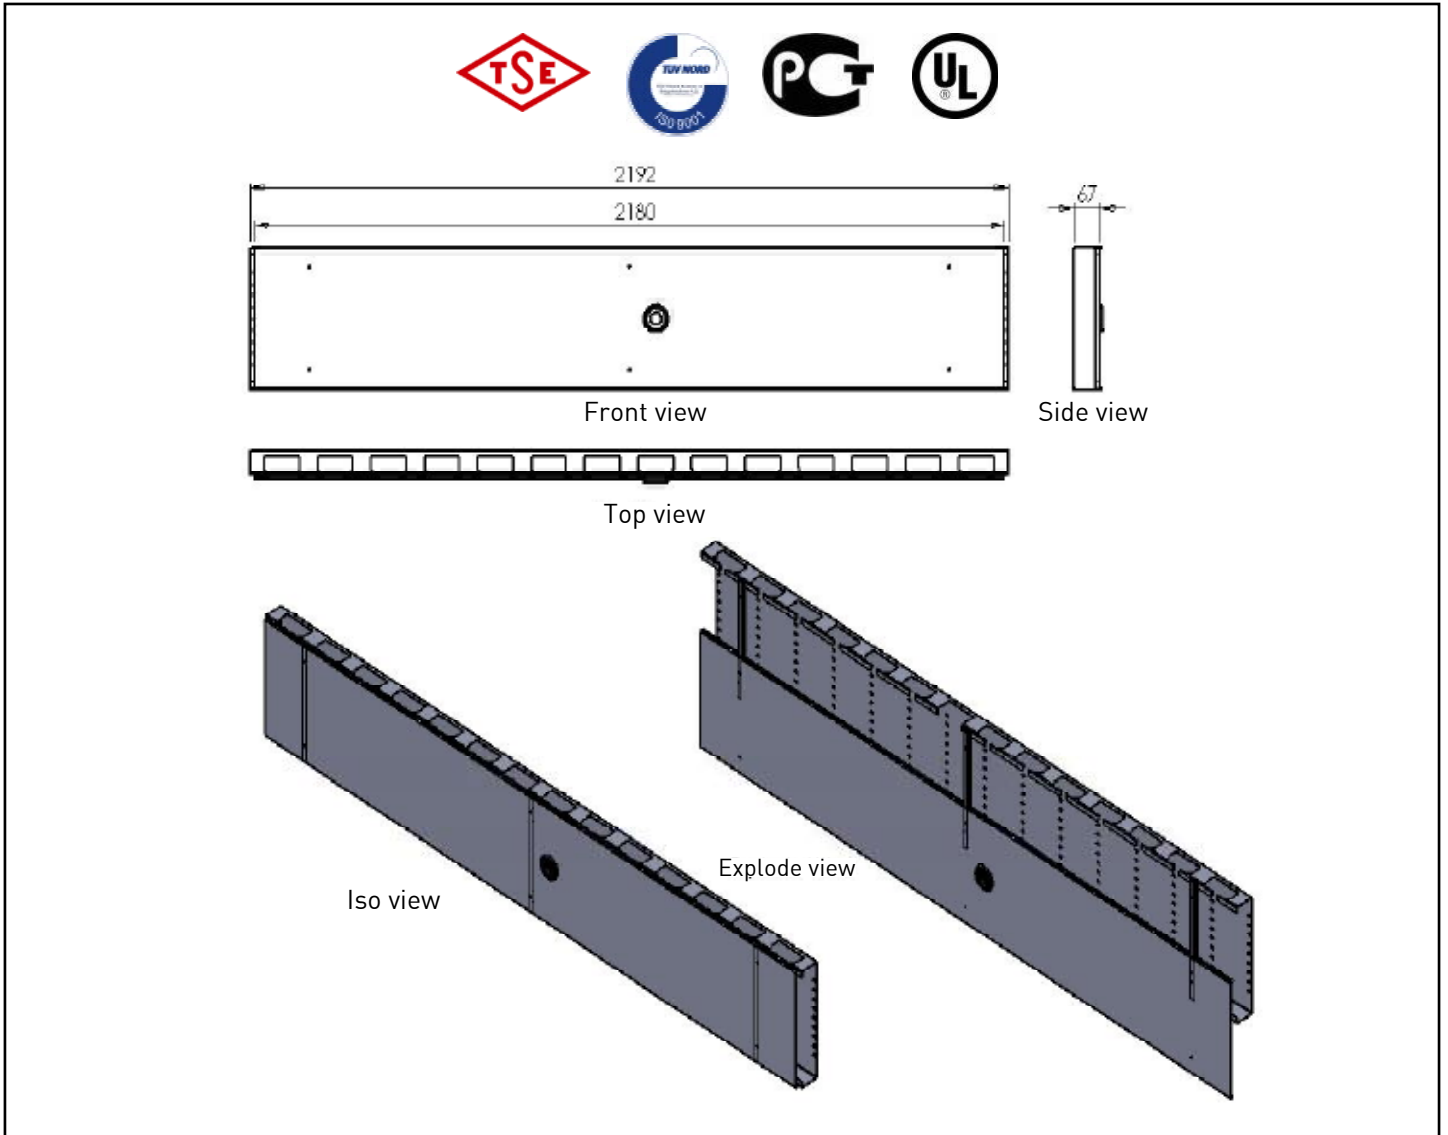

47U Vertical cable management channels with sliding cover 800x800 and 800x1000 Universalline Jumbo

TECHNICAL DRAWINGS

47U Vertical cable management channels with sliding cover 800x800 and 800x1000 Universalline Jumbo		
Order No	Product Definition	Dimensions (wxdxh) mm
M44TRK47	47U Vertical cable management channel with sliding cover	70x310x2112

Shipping Data				
Order No	Quantity	Shipping Dimension (palette) WxHxD	Net Weight (kg)	Gross Weight (kg)
M44TRK47	1	2,200x420x80	18,700	20,700