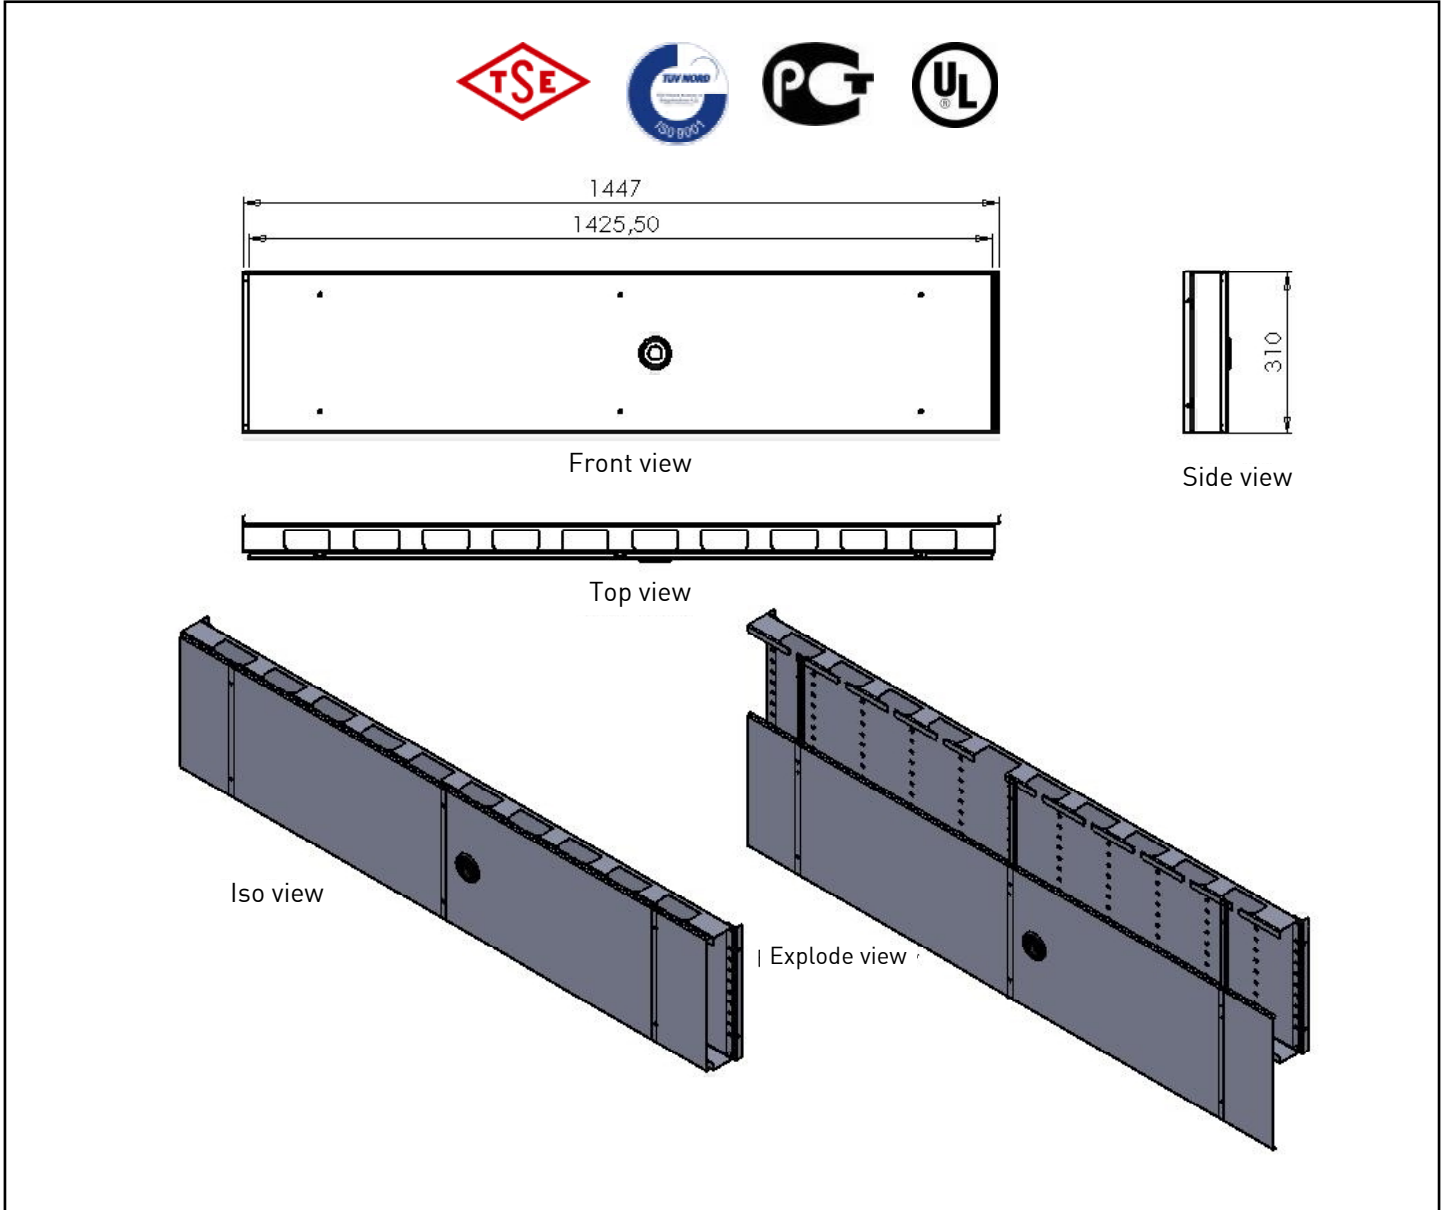

Vertical Cable Management Channels with sliding cover – for 800x800 and 800x1000 Universalline Jumbo

FEATURES

It is designed to manage large patch cable bundles in front of the cabinet.

It is installed through the cabinet height and each U dimension. There are holes to pass horizontal patch cables on vertical axis.

Reduce %50 labour costs

Colour: Ral7035 white or Ral9005 black

Suitable to use with RelayRACK and SYSTEM rack units.

Material Definition and Properties, Thicknesses and Shipment Configuration

Part Definition	Material thickness	Material definition & properties	Shipment Configuration
Cable Management Body	1,5 mm	DIN EN 10130 - 99 EREGLI DC-01 6112 CRS	1 ea.
Sliding Cover	1,5 mm	DIN EN 10130 - 99 EREGLI DC-01 6112 CRS	1 ea.

32U Vertical cable management channels with sliding cover 800x800 and 800x1000 Universalline Jumbo

TECHNICAL DRAWINGS

32U Vertical cable management channels with sliding cover 800x800 and 800x1000 Universalline Jumbo		
Order No	Product Definition	Dimensions (wxdxh) mm
M44TRK32	32U Vertical cable management channel with sliding cover	70x310x1447