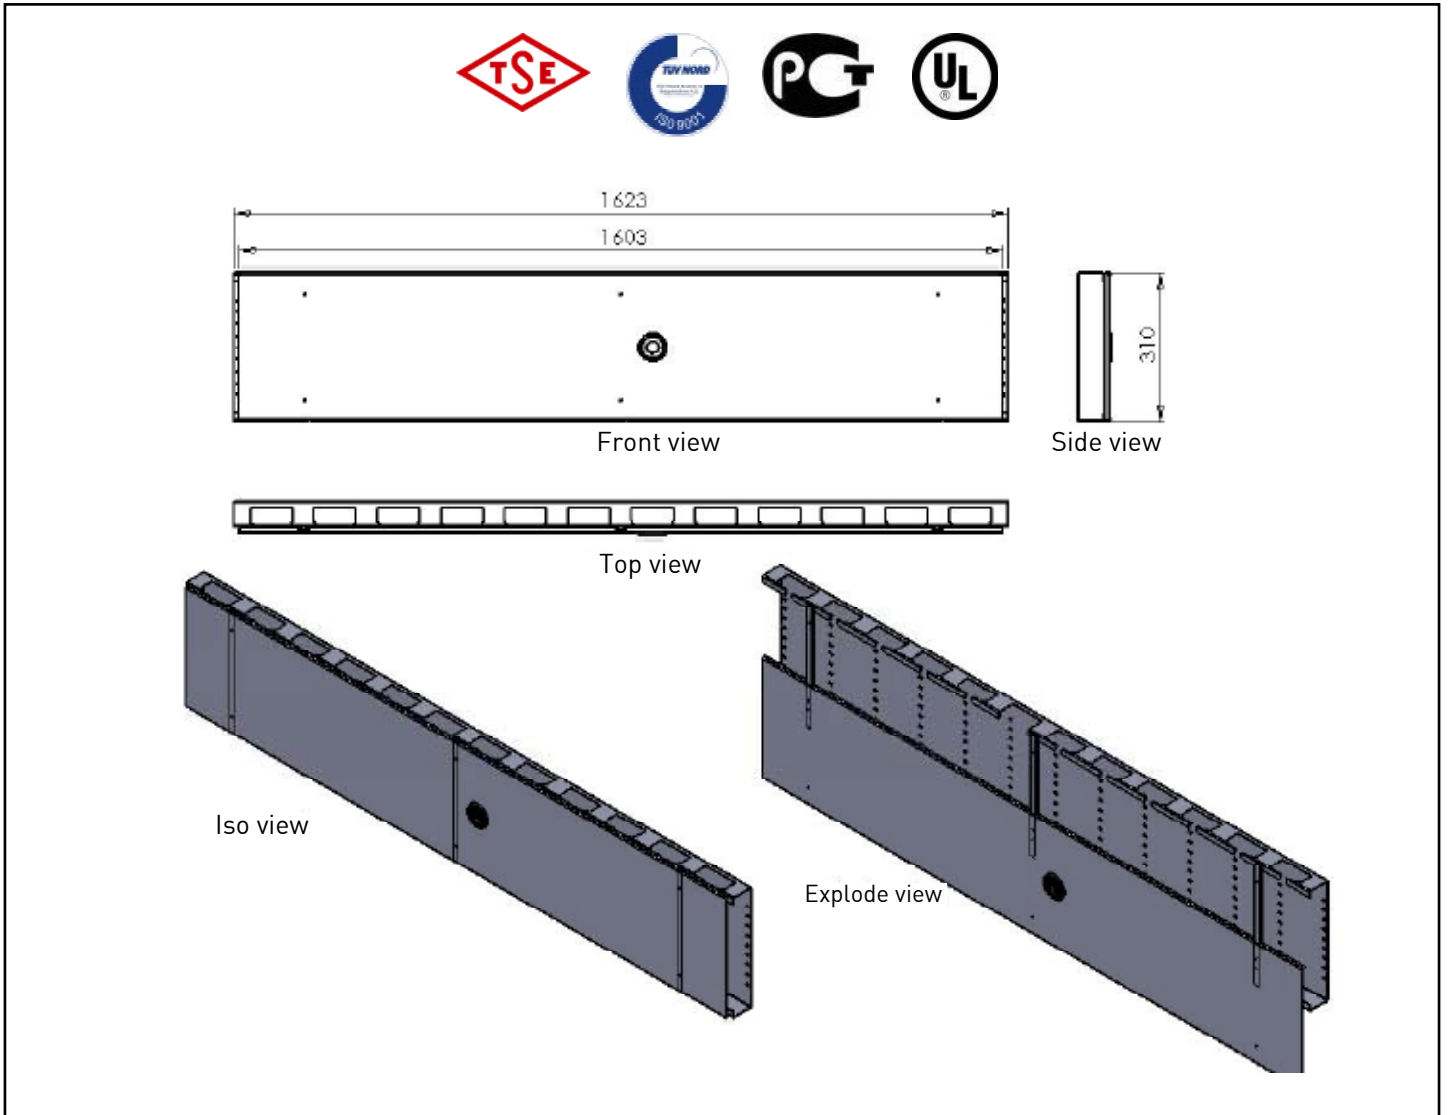

36U Vertical cable management channels with sliding cover 800x800 and 800x1000 Universalline Jumbo

TECHNICAL DRAWINGS

36U Vertical cable management channels with sliding cover 800x800 and 800x1000 Universalline Jumbo		
Order No	Product Definition	Dimensions (wxdxh) mm
M44TRK36	36U Vertical cable management channel with sliding cover	70x310x1623

Shipping Data				
Order No	Quantity	Shipping Dimension (palette) WxHxD	Net Weight (kg)	Gross Weight (kg)
M44TRK36	1	1,630x420x80	14,500	16,000