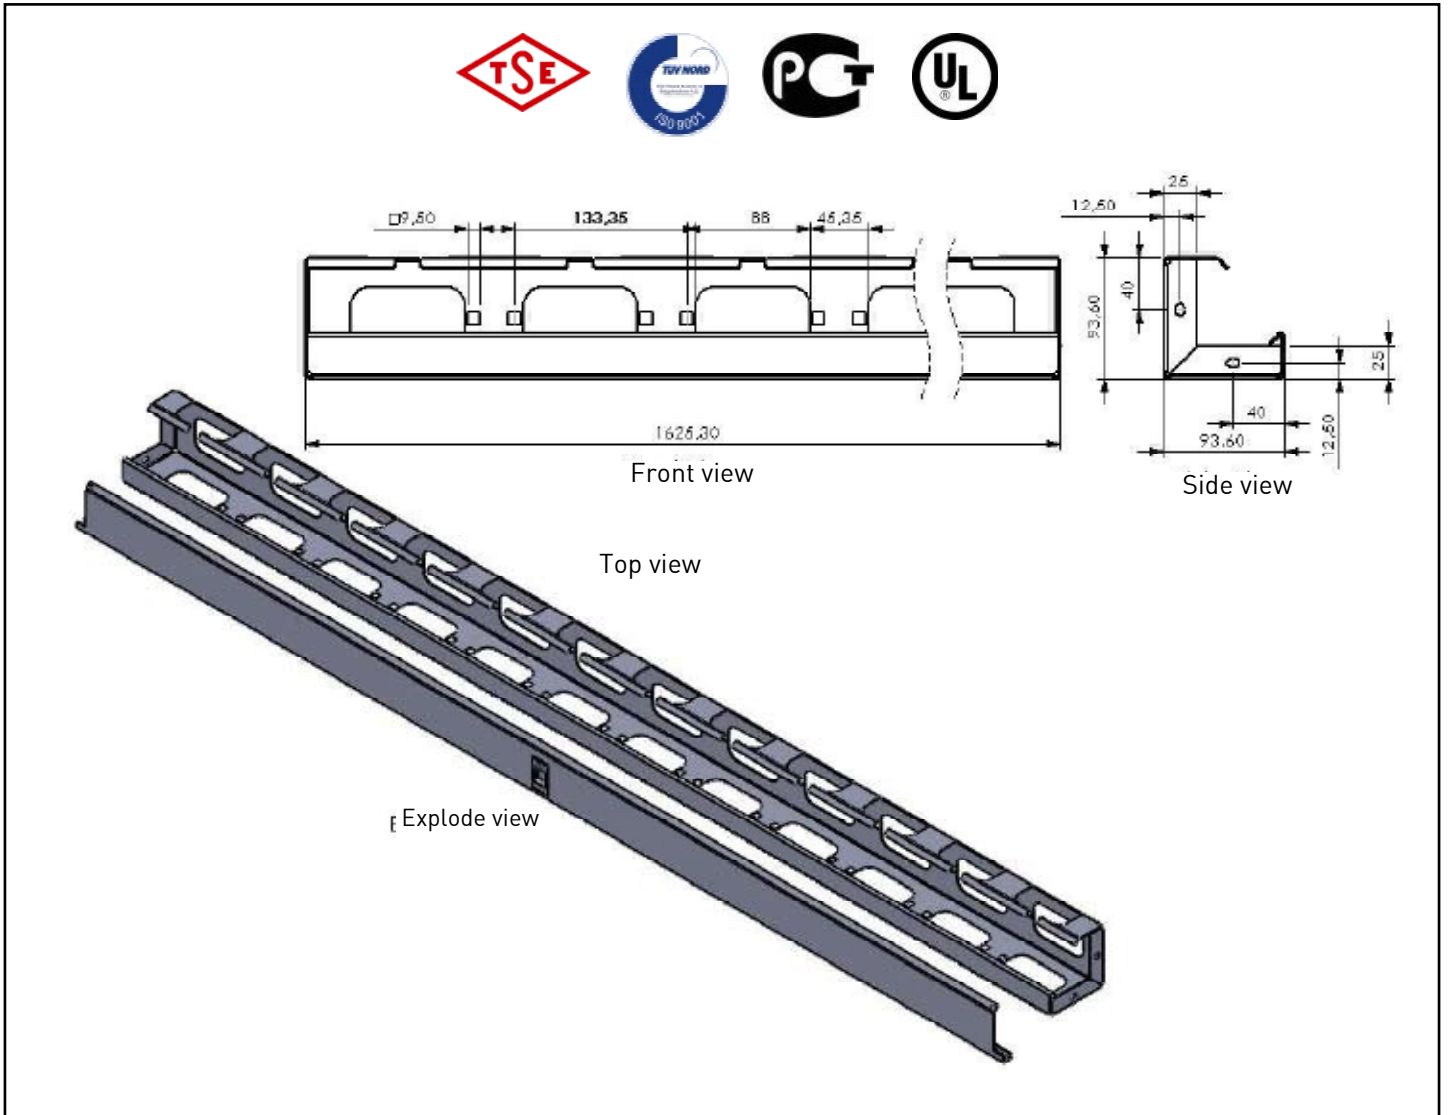

36U Vertical cable management panel with cover 800x800 and 800x1000 Universalline jumbo

TECHNICAL DRAWINGS

36U Vertical cable management panel with cover 800x800 and 800x1000 Universalline jumbo		
Order No	Product Definition	Dimensions (wx dxh) mm
M44ORG36	36U Vertical cable management panel left/right=1 set	94x94x1620

Shipping Data				
Order No	Quantity	Shipping Dimension (palette) WxHxD	Net Weight (kg)	Gross Weight (kg)
M44ORG36	1	1,700x180x150	11,500	12,840