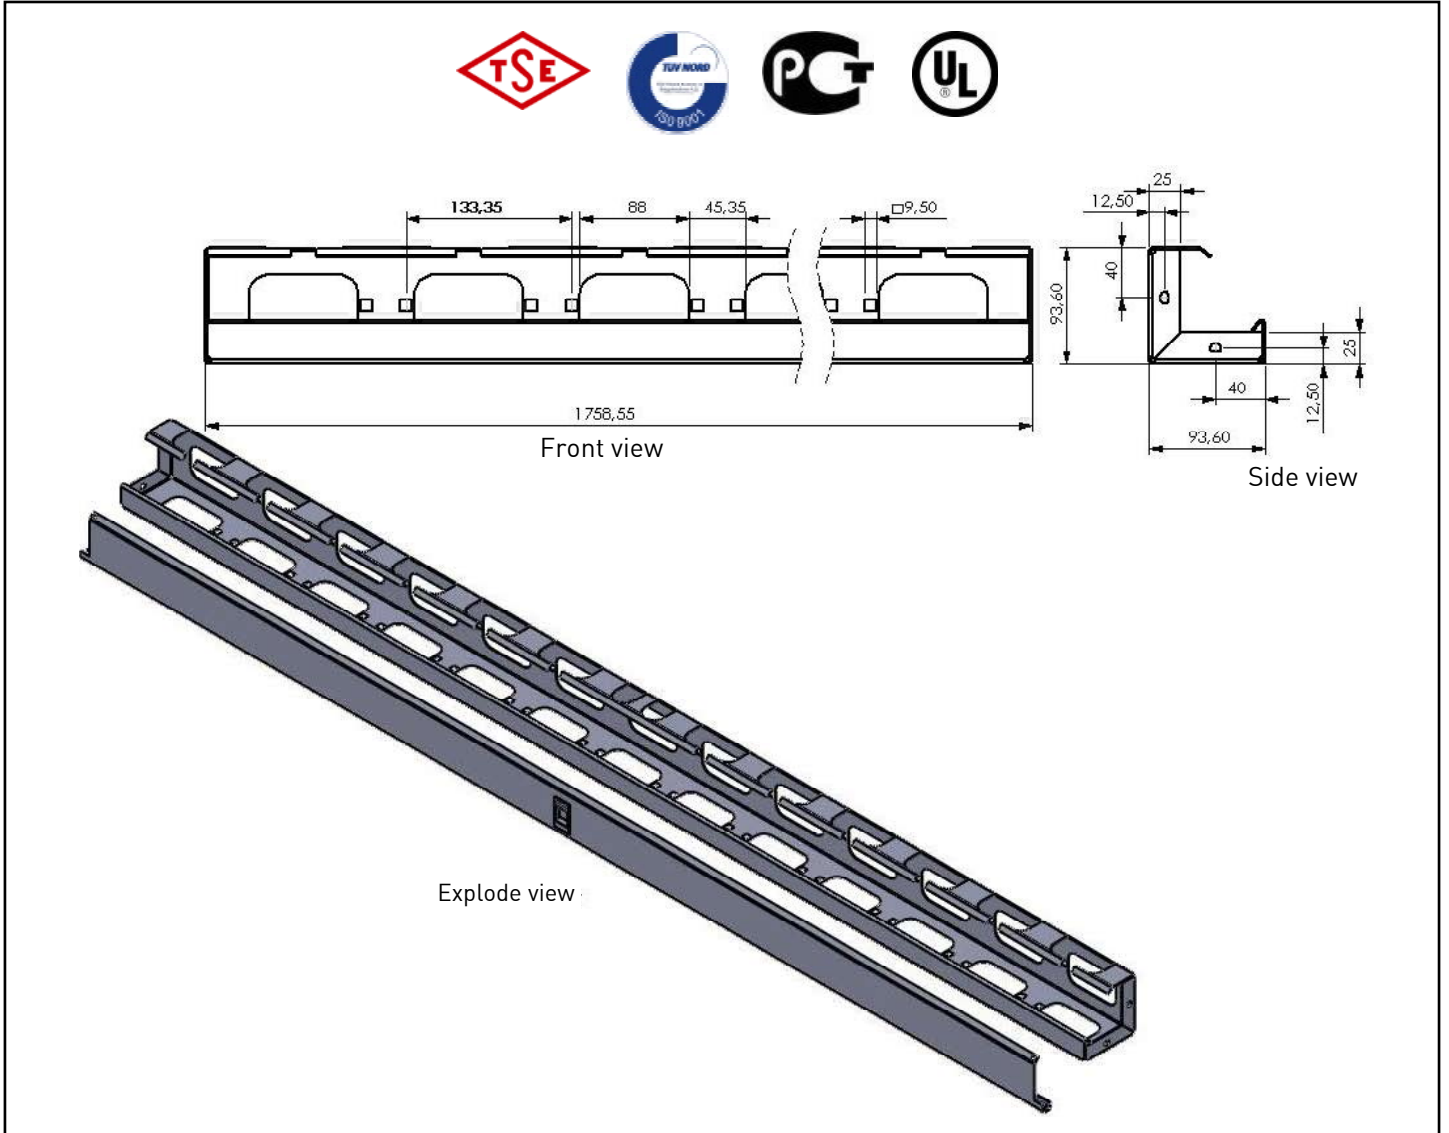

Shipping Data				
Order No	Quantity	Shipping Dimension (palette) WxHxD	Net Weight (kg)	Gross Weight (kg)
M44ORG32	1	1,700x180x150	11,000	12,400

36U Vertical cable management panel with cover 800x800 and 800x1000 Universalline jumbo

TECHNICAL DRAWINGS

36U Vertical cable management panel with cover 800x800 and 800x1000 Universalline jumbo		
Order No	Product Definition	Dimensions (wx dxh) mm
M44ORG36	36U Vertical cable management panel left/right=1 set	94x94x1620

Shipping Data				
Order No	Quantity	Shipping Dimension (palette) WxHxD	Net Weight (kg)	Gross Weight (kg)
M44ORG36	1	1,700x180x150	11,500	12,840

39U Vertical cable management panel with cover 800x800 and 800x1000 Universalline jumbo

TECHNICAL DRAWINGS

Quantity

42U Vertical cable management panel with cover 800x800 and 800x1000 Universalline jumbo

TECHNICAL DRAWINGS

42U Vertical cable management panel with cover 800x800 and 800x1000 Universalline jumbo		
Order No	Product Definition	Dimensions (wx dxh) mm
M44ORG42	42U Vertical cable management panel left/right=1 set	94x94x1893