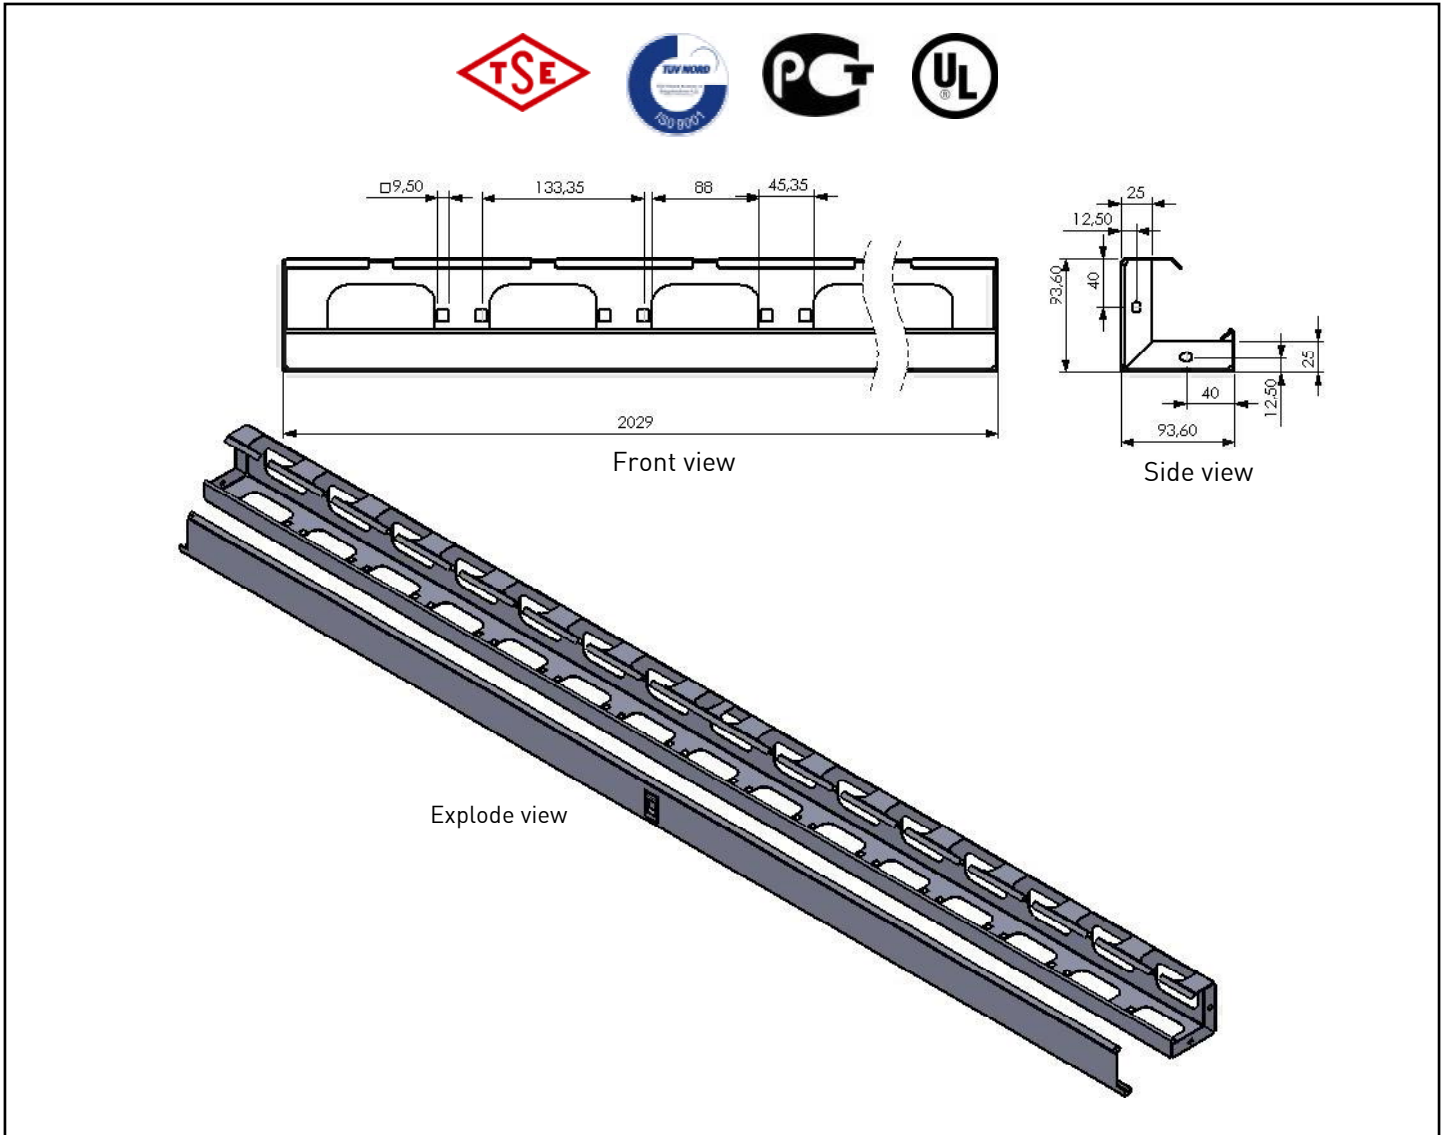

44U Vertical cable management panel with cover 800x800 and 800x1000 Universalline jumbo

TECHNICAL DRAWINGS

44U Vertical cable management panel with cover 800x800 and 800x1000 Universalline jumbo		
Order No	Product Definition	Dimensions (wxdxh) mm
M44ORG44	44U Vertical cable management panel left/right=1 set	94x94x2029

Shipping Data				
Order No	Quantity	Shipping Dimension (palette) WxHxD	Net Weight (kg)	Gross Weight (kg)
M44ORG44	1	2,240x180x150	14,100	15,600