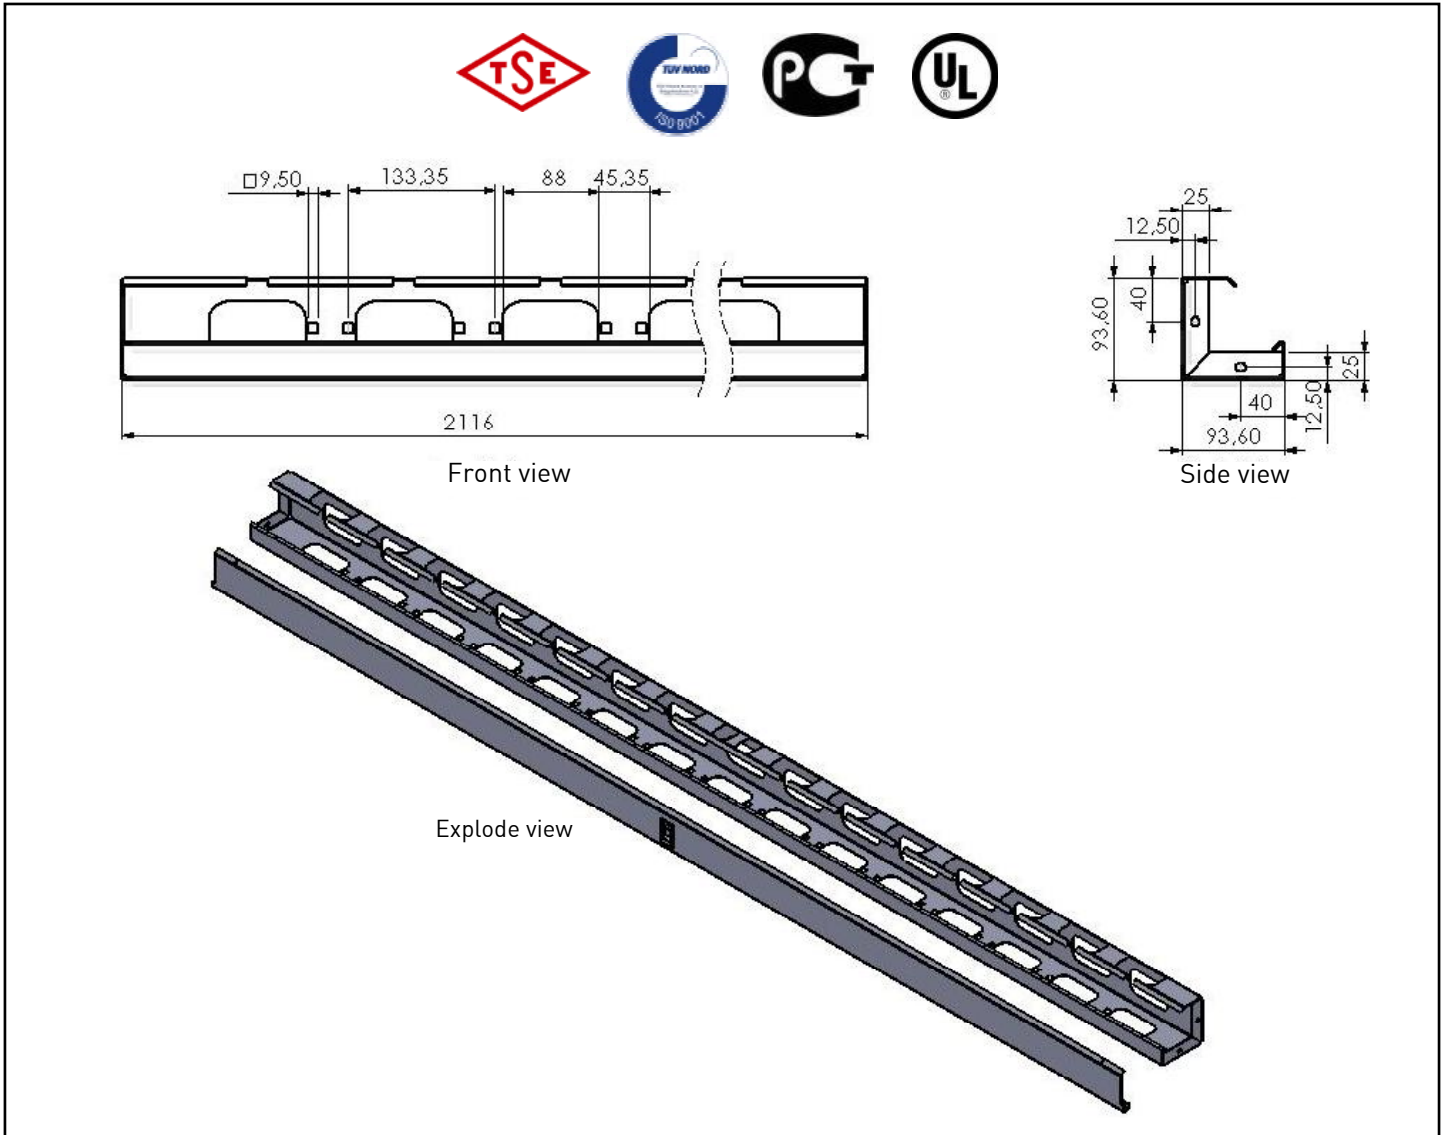

TECHNICAL DRAWINGS

44U Vertical cable management panel with cover 800x800 and 800x1000 Universalline jumbo		
Order No	Product Definition	Dimensions (wxdxh) mm
M44ORG44	44U Vertical cable management panel left/right=1 set	94x94x2029

Shipping Data				
Order No	Quantity	Shipping Dimension (palette) WxHxD	Net Weight (kg)	Gross Weight (kg)
M44ORG44	1	2,240x180x150	14,100	15,600

47U Vertical cable management panel with cover 800x800 and 800x1000 Universalline jumbo

TECHNICAL DRAWINGS

47U Vertical cable management panel with cover 800x800 and 800x1000 Universalline jumbo		
Order No	Product Definition	Dimensions (wxdxh) mm
M44ORG47	47U Vertical cable management panel left/right=1 set	94x94x2116