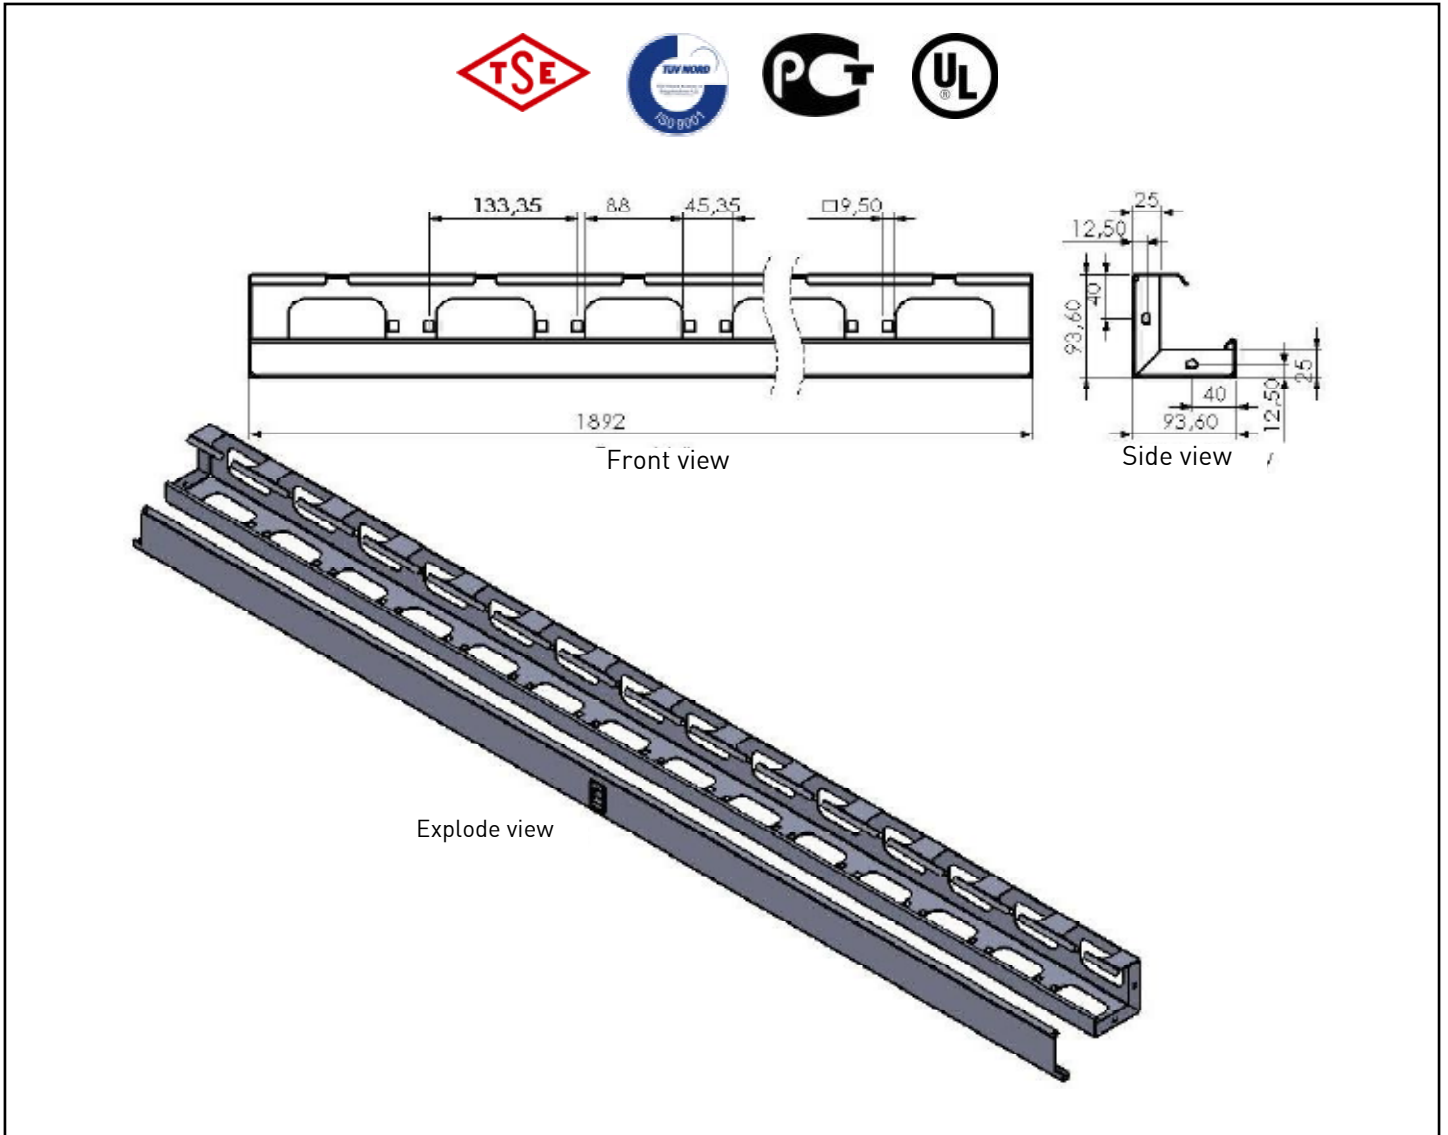

Shipping Data				
Order No	Quantity	Shipping Dimension (palette) WxHxD	Net Weight (kg)	Gross Weight (kg)
M44ORG36	1	1,700x180x150	11,500	12,840

39U Vertical cable management panel with cover 800x800 and 800x1000 Universalline jumbo

TECHNICAL DRAWINGS

Quantity

42U Vertical cable management panel with cover 800x800 and 800x1000 Universalline jumbo

TECHNICAL DRAWINGS

42U Vertical cable management panel with cover 800x800 and 800x1000 Universalline jumbo		
Order No	Product Definition	Dimensions (wx dxh) mm
M44ORG42	42U Vertical cable management panel left/right=1 set	94x94x1893