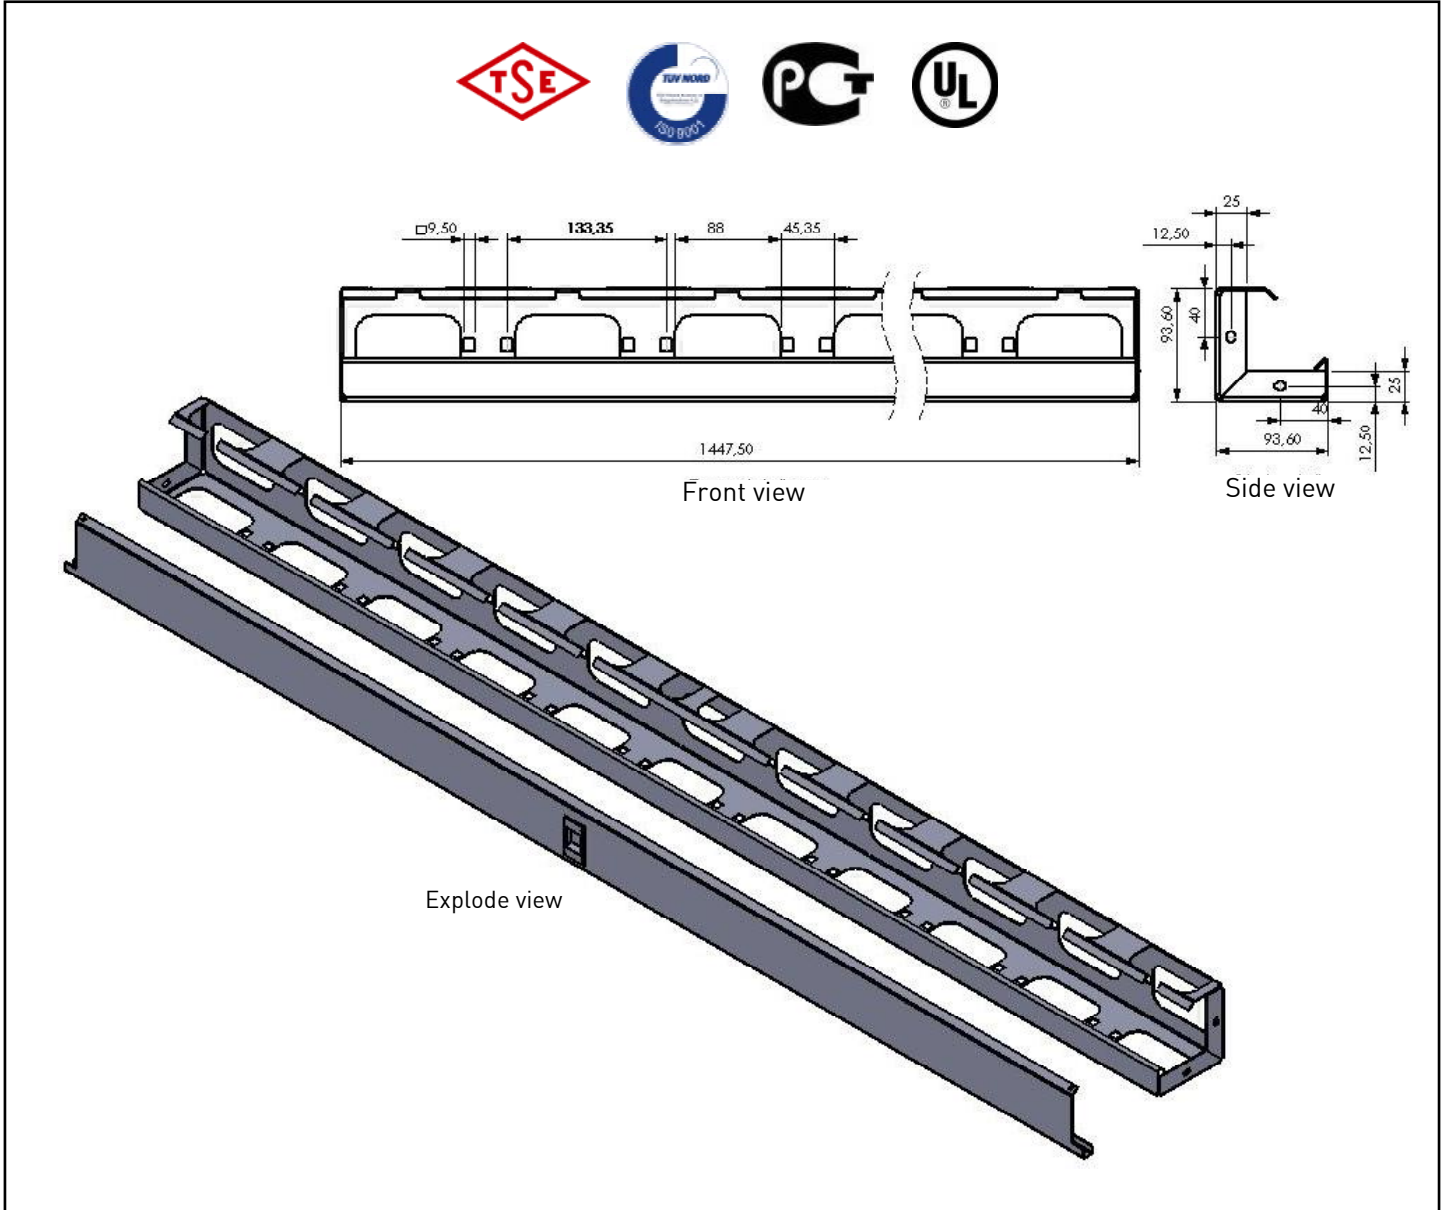

Vertical Cable Management Panels with cover – for 800x800 and 800x1000 Universalline Jumbo

FEATURES

It is designed to manage large patch cable bundles in front of the cabinet.

It is installed through the cabinet height and each U dimension. There are holes to pass horizontal patch cables on vertical axis.

Colour: Ral7035 white or Ral9005 black

Suitable to use with Universalline Jumbo: 800x800 and 800x1000

Material Definition and Properties, Thicknesses and Shipment Configuration

Part Definition	Material thickness	Material definition & properties	Shipment Configuration
Cable Management Body	1,5 mm	DIN EN 10130 - 99 EREGLI DC-01 6112 CRS	1 ea.
Cable Management Cover	1,5 mm	DIN EN 10130 - 99 EREGLI DC-01 6112 CRS	1 ea.

32U Vertical cable management panel with cover 800x800 and 800x1000 Universalline jumbo

TECHNICAL DRAWINGS

32U Vertical cable management panel with cover 800x800 and 800x1000 Universalline jumbo		
Order No	Product Definition	Dimensions (wxdxh) mm
M44ORG32	32U Vertical cable management panel left/right=1 set	94x94x1450

Shipping Data				
Order No	Quantity	Shipping Dimension (palette) WxHxD	Net Weight (kg)	Gross Weight (kg)
M44ORG32	1	1,700x180x150	11,000	12,400

36U Vertical cable management panel with cover 800x800 and 800x1000 Universalline jumbo