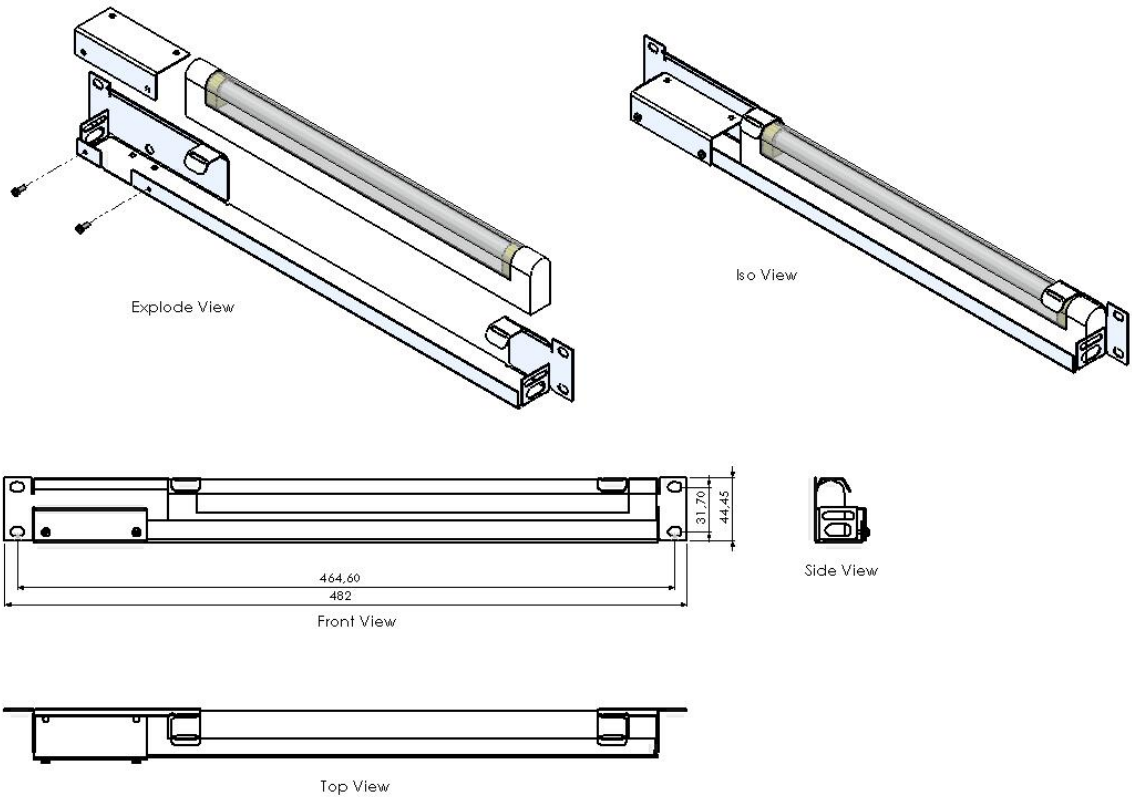

Lighting Fixture with on/off switch

FEATURES

- 19" 1U
- On/off switch controlled
- 220 vac
- CE certificated

Material Definition and Properties , Thicknesses and Shipment Configuration

Part Definition	Material thickness	Material definition & properties	Shipment Configuration
Lighting Panel	1,00 mm	DIN EN 10130 - 99 EREGLI DC-01 6112 CRS	1ea.
Lighting Switch Fixing	1,20 mm	DIN EN 10130 - 99 EREGLI DC-01 6112 CRS	1ea.
Switch U Fixing	1,50 mm	DIN EN 10130 - 99 EREGLI DC-01 6112 CRS	1ea.

Lighting Fixture with on/off switch Technical Drawings

Lighting Fixture

Order No	Product Definition	Dimensions (wxdxh) mm
MAYDNL01	Lighting fixture 1U 19" , with on/off switch – manually by hand	483x35x44

Shipping Data

Order No	quantity	Shipping Dimension (palette) WxHxD	Net Weight (kg)	Gross Weight (kg)
MAYDNL01	16	545x425x400	21,120	22,200

Lighting Fixture with door switch

FEATURES

19" 1U
 Door switch controlled
 220 vac
 CE certificated

Material Definition and Properties , Thicknesses and Shipment Configuration

Part Definition	Material thickness	Material definition & properties	Shipment Configuration
Lighting Panel	1,00 mm	DIN EN 10130 - 99 EREGLI DC-01 6112 CRS	1ea.
Lighting Switch Fixing	1,20 mm	DIN EN 10130 - 99 EREGLI DC-01 6112 CRS	1ea.
Switch U Fixing	1,50 mm	DIN EN 10130 - 99 EREGLI DC-01 6112 CRS	1ea.