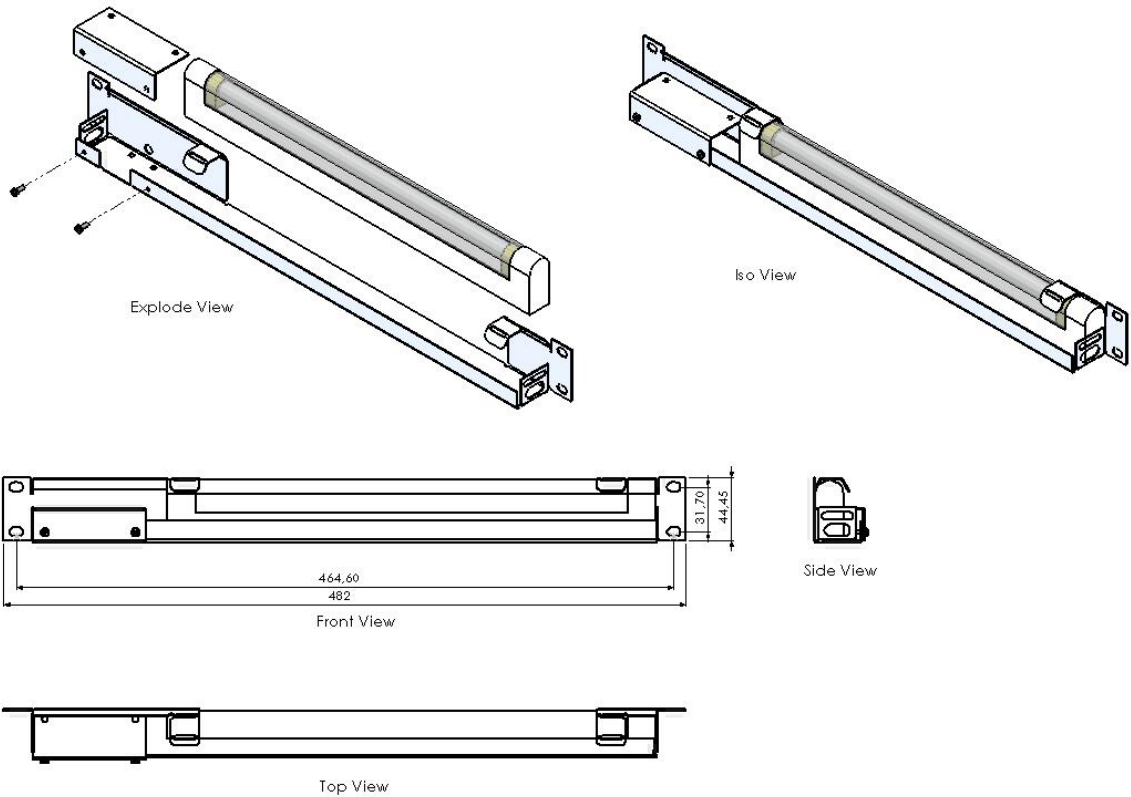

Lighting Fixture with door switch Technical Drawings

Lighting Fixture

Order No	Product Definition	Dimensions (wxdxh) mm
MAYDNL02	Lighting fixture 1U 19" , with door switch – when the door opened , activated automatically	483x35x44

Shipping Data

Order No	quantity	Shipping Dimension (palette) WxHxD	Net Weight (kg)	Gross Weight (kg)
MAYDNL02	16	545x425x400	21,120	22,200